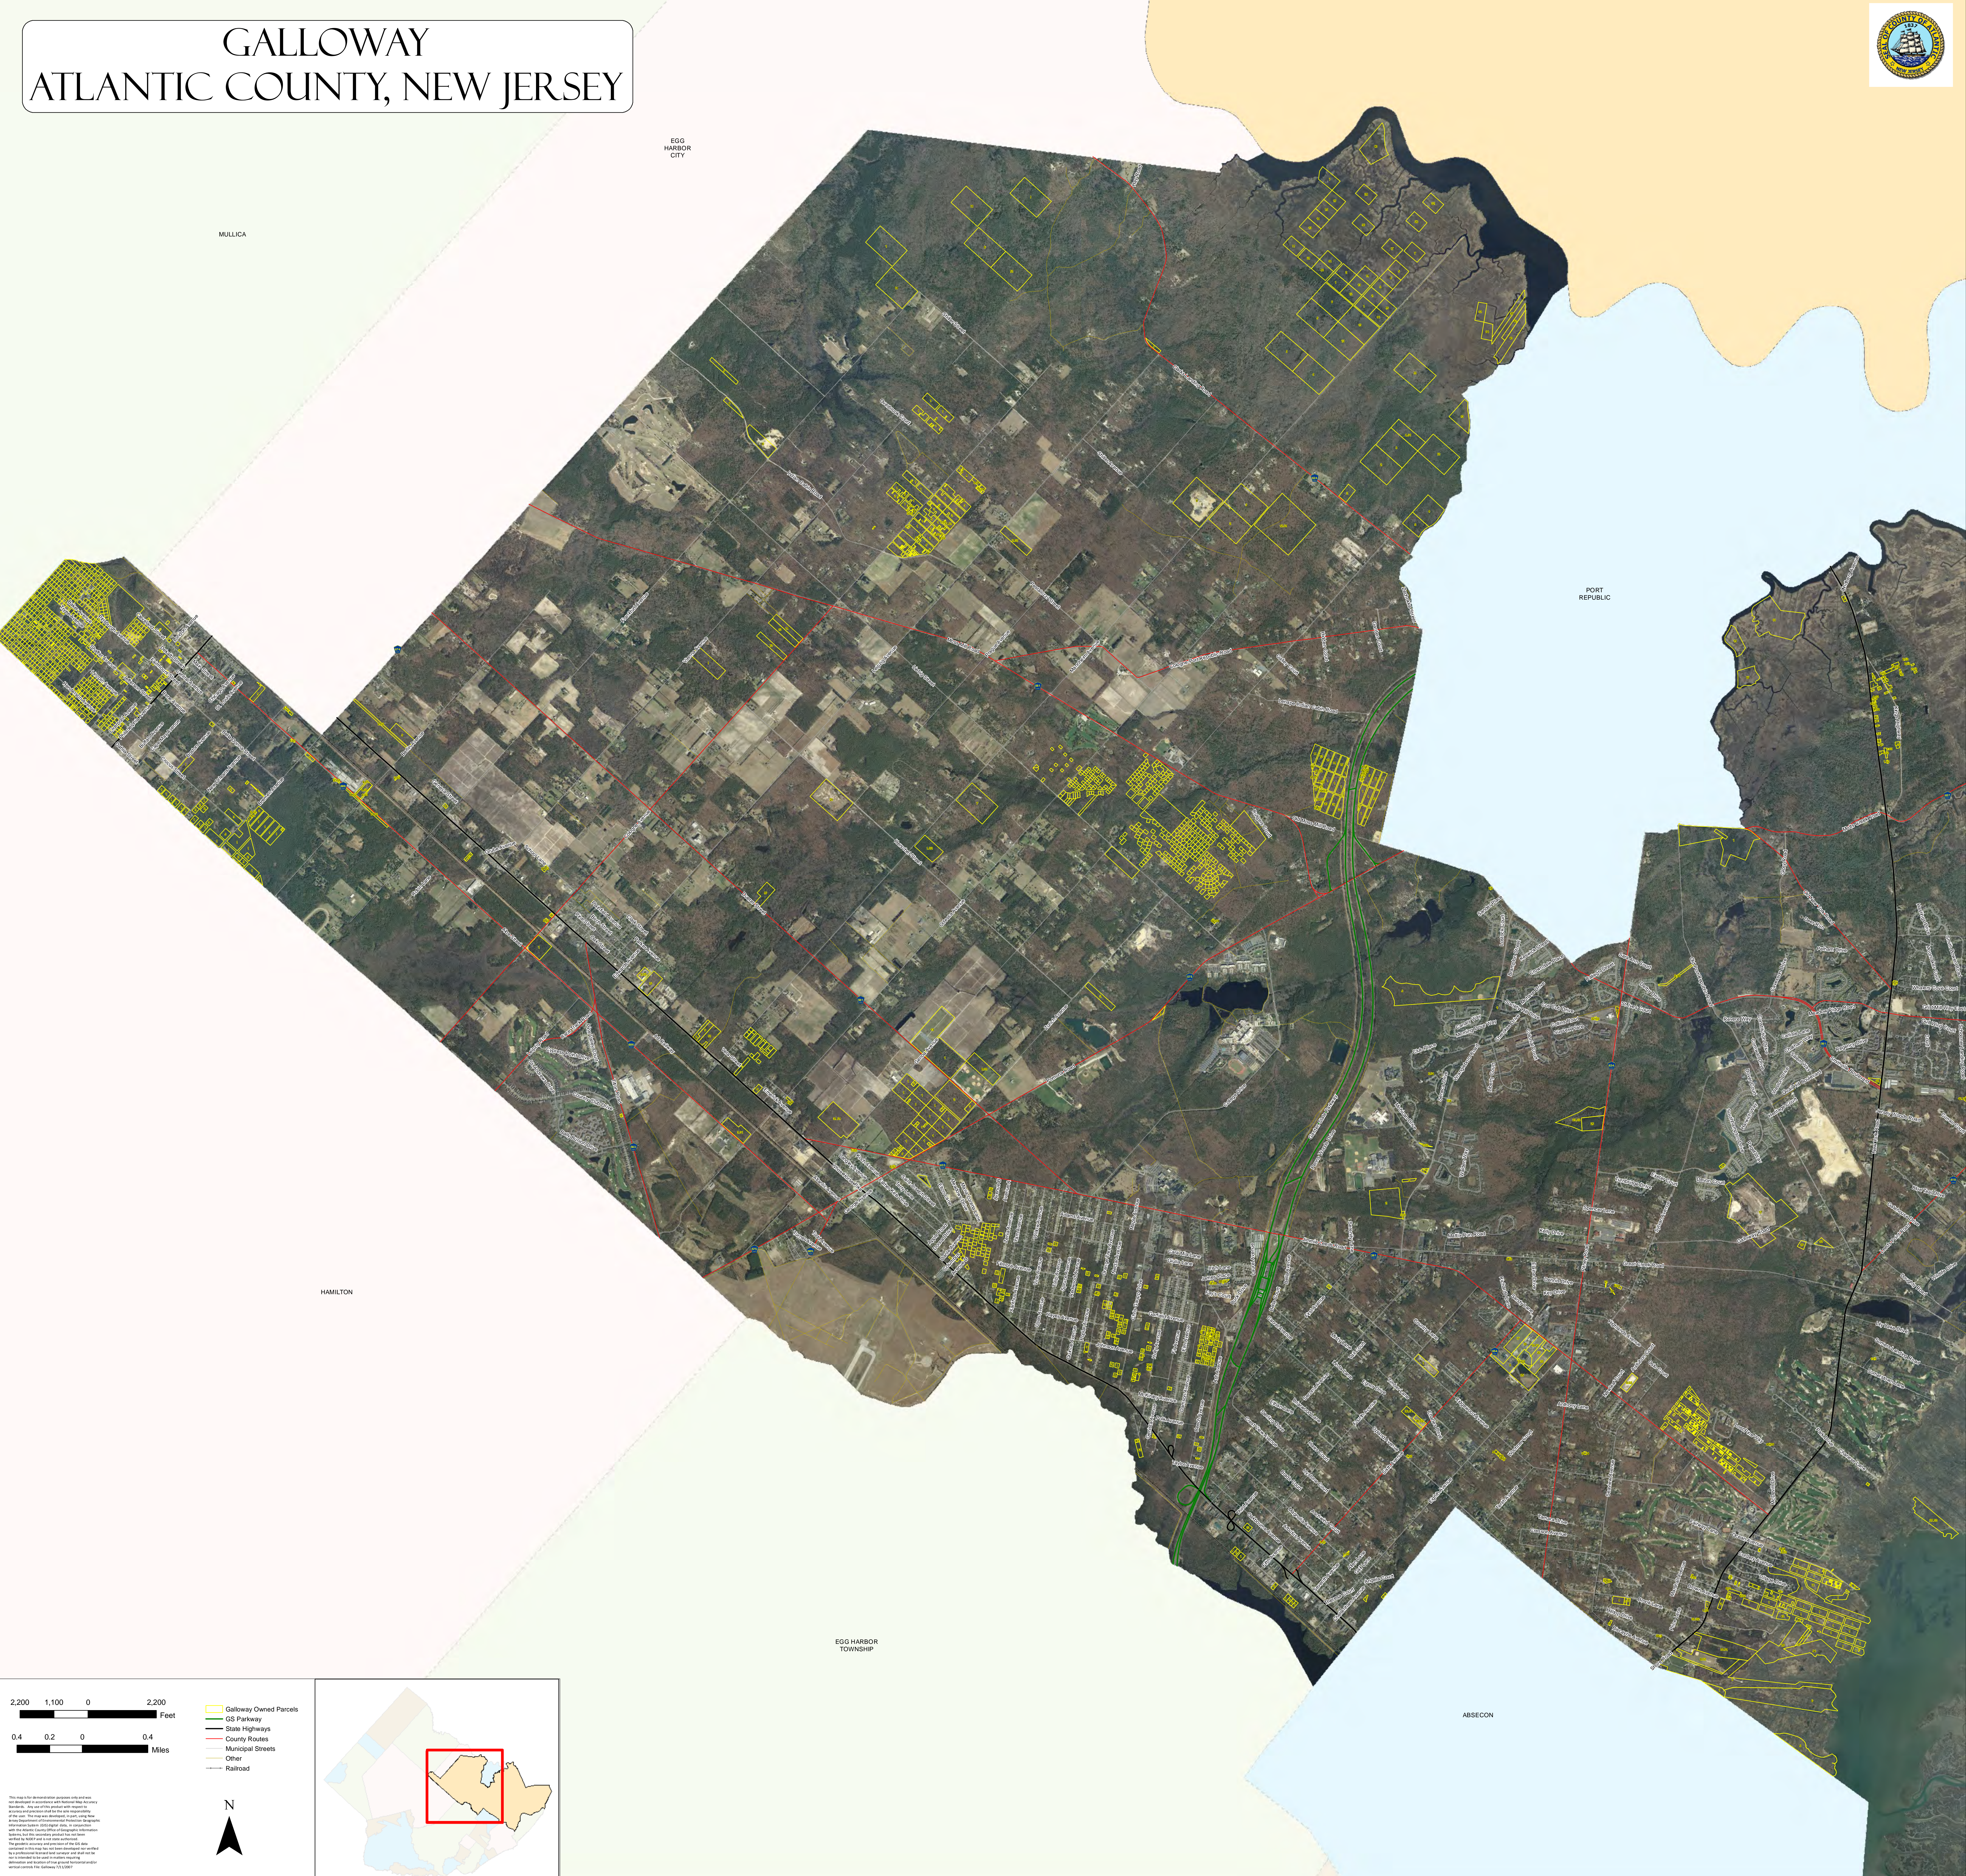

GALLOWAY ATLANTIC COUNTY, NEW JERSEY

- Galloway Owned Parcels
- CS Parkway
- State Highways
- County Routes
- Municipal Streets
- Other
- Railroad

PLEASANTVILLE

ABSECON

EGG HARBOR TOWNSHIP

HAMILTON

PORT REPUBLIC

EGG HARBOR CITY

MULLICA