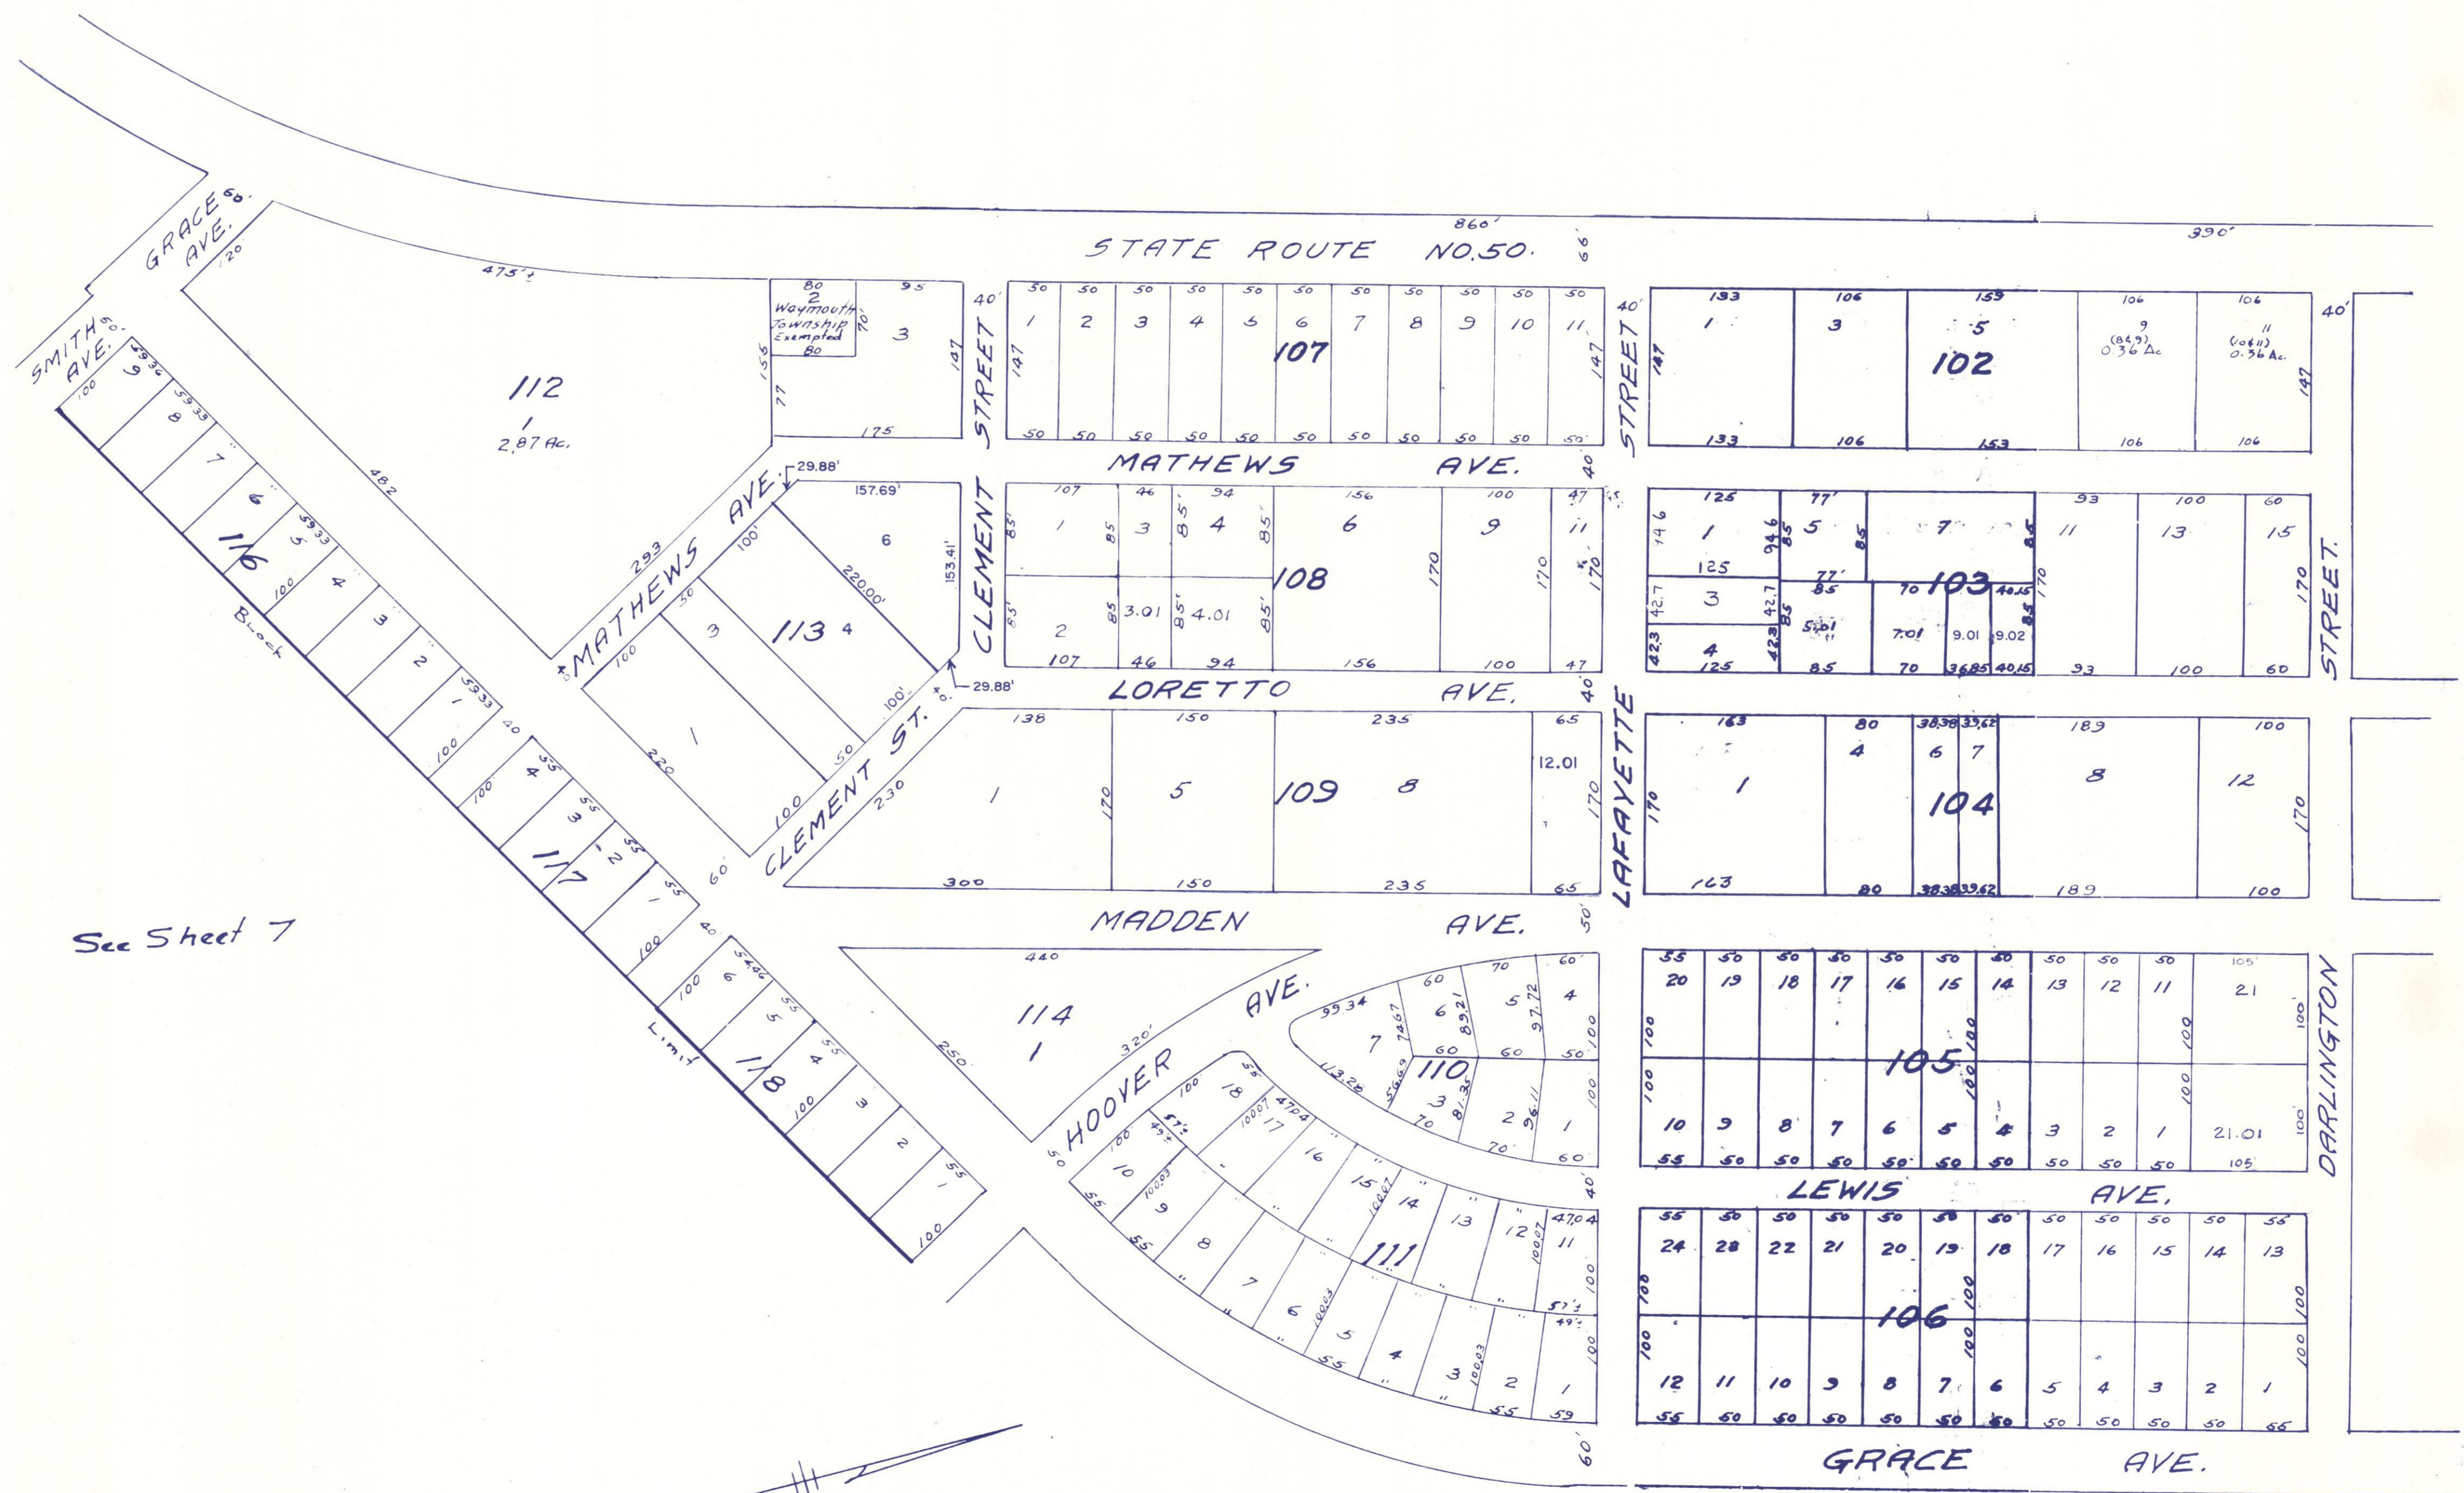

See Sheet 7

See Sheet 7

See Sheet 7.02

Block 110	Block 2	Map of Balcoville Manor	See Sheet 7
" 111	" 1	" " " "	" " " "
" 116	" 5	" " " "	" " " "
" 117	" 4	" " " "	" " " "
" 118	" 3	" " " "	" " " "
" 105	" 3	" " Balcoville Home Sites Sec. A.	" " " "
" 106	" 2	" " " "	" " " "

NOTE:
H.E.P. IS IN ACCORDANCE WITH THE WEYMOUTH TOWNSHIP HOMESTEAD EXCHANGE PROGRAM (13-9.21). DEVELOPABLE LOTS, AND THE SHADED LOTS ARE THE RESTRICTED LOTS.

TAX MAP
WEYMOUTH TOWNSHIP, N.J.
 SCALE: 1"=100'
 REVISED 1958
 1968
 John Adams Township Engineer
 Revised 1984 by
 RONALD J. PRICE N.J.L.S. 13901