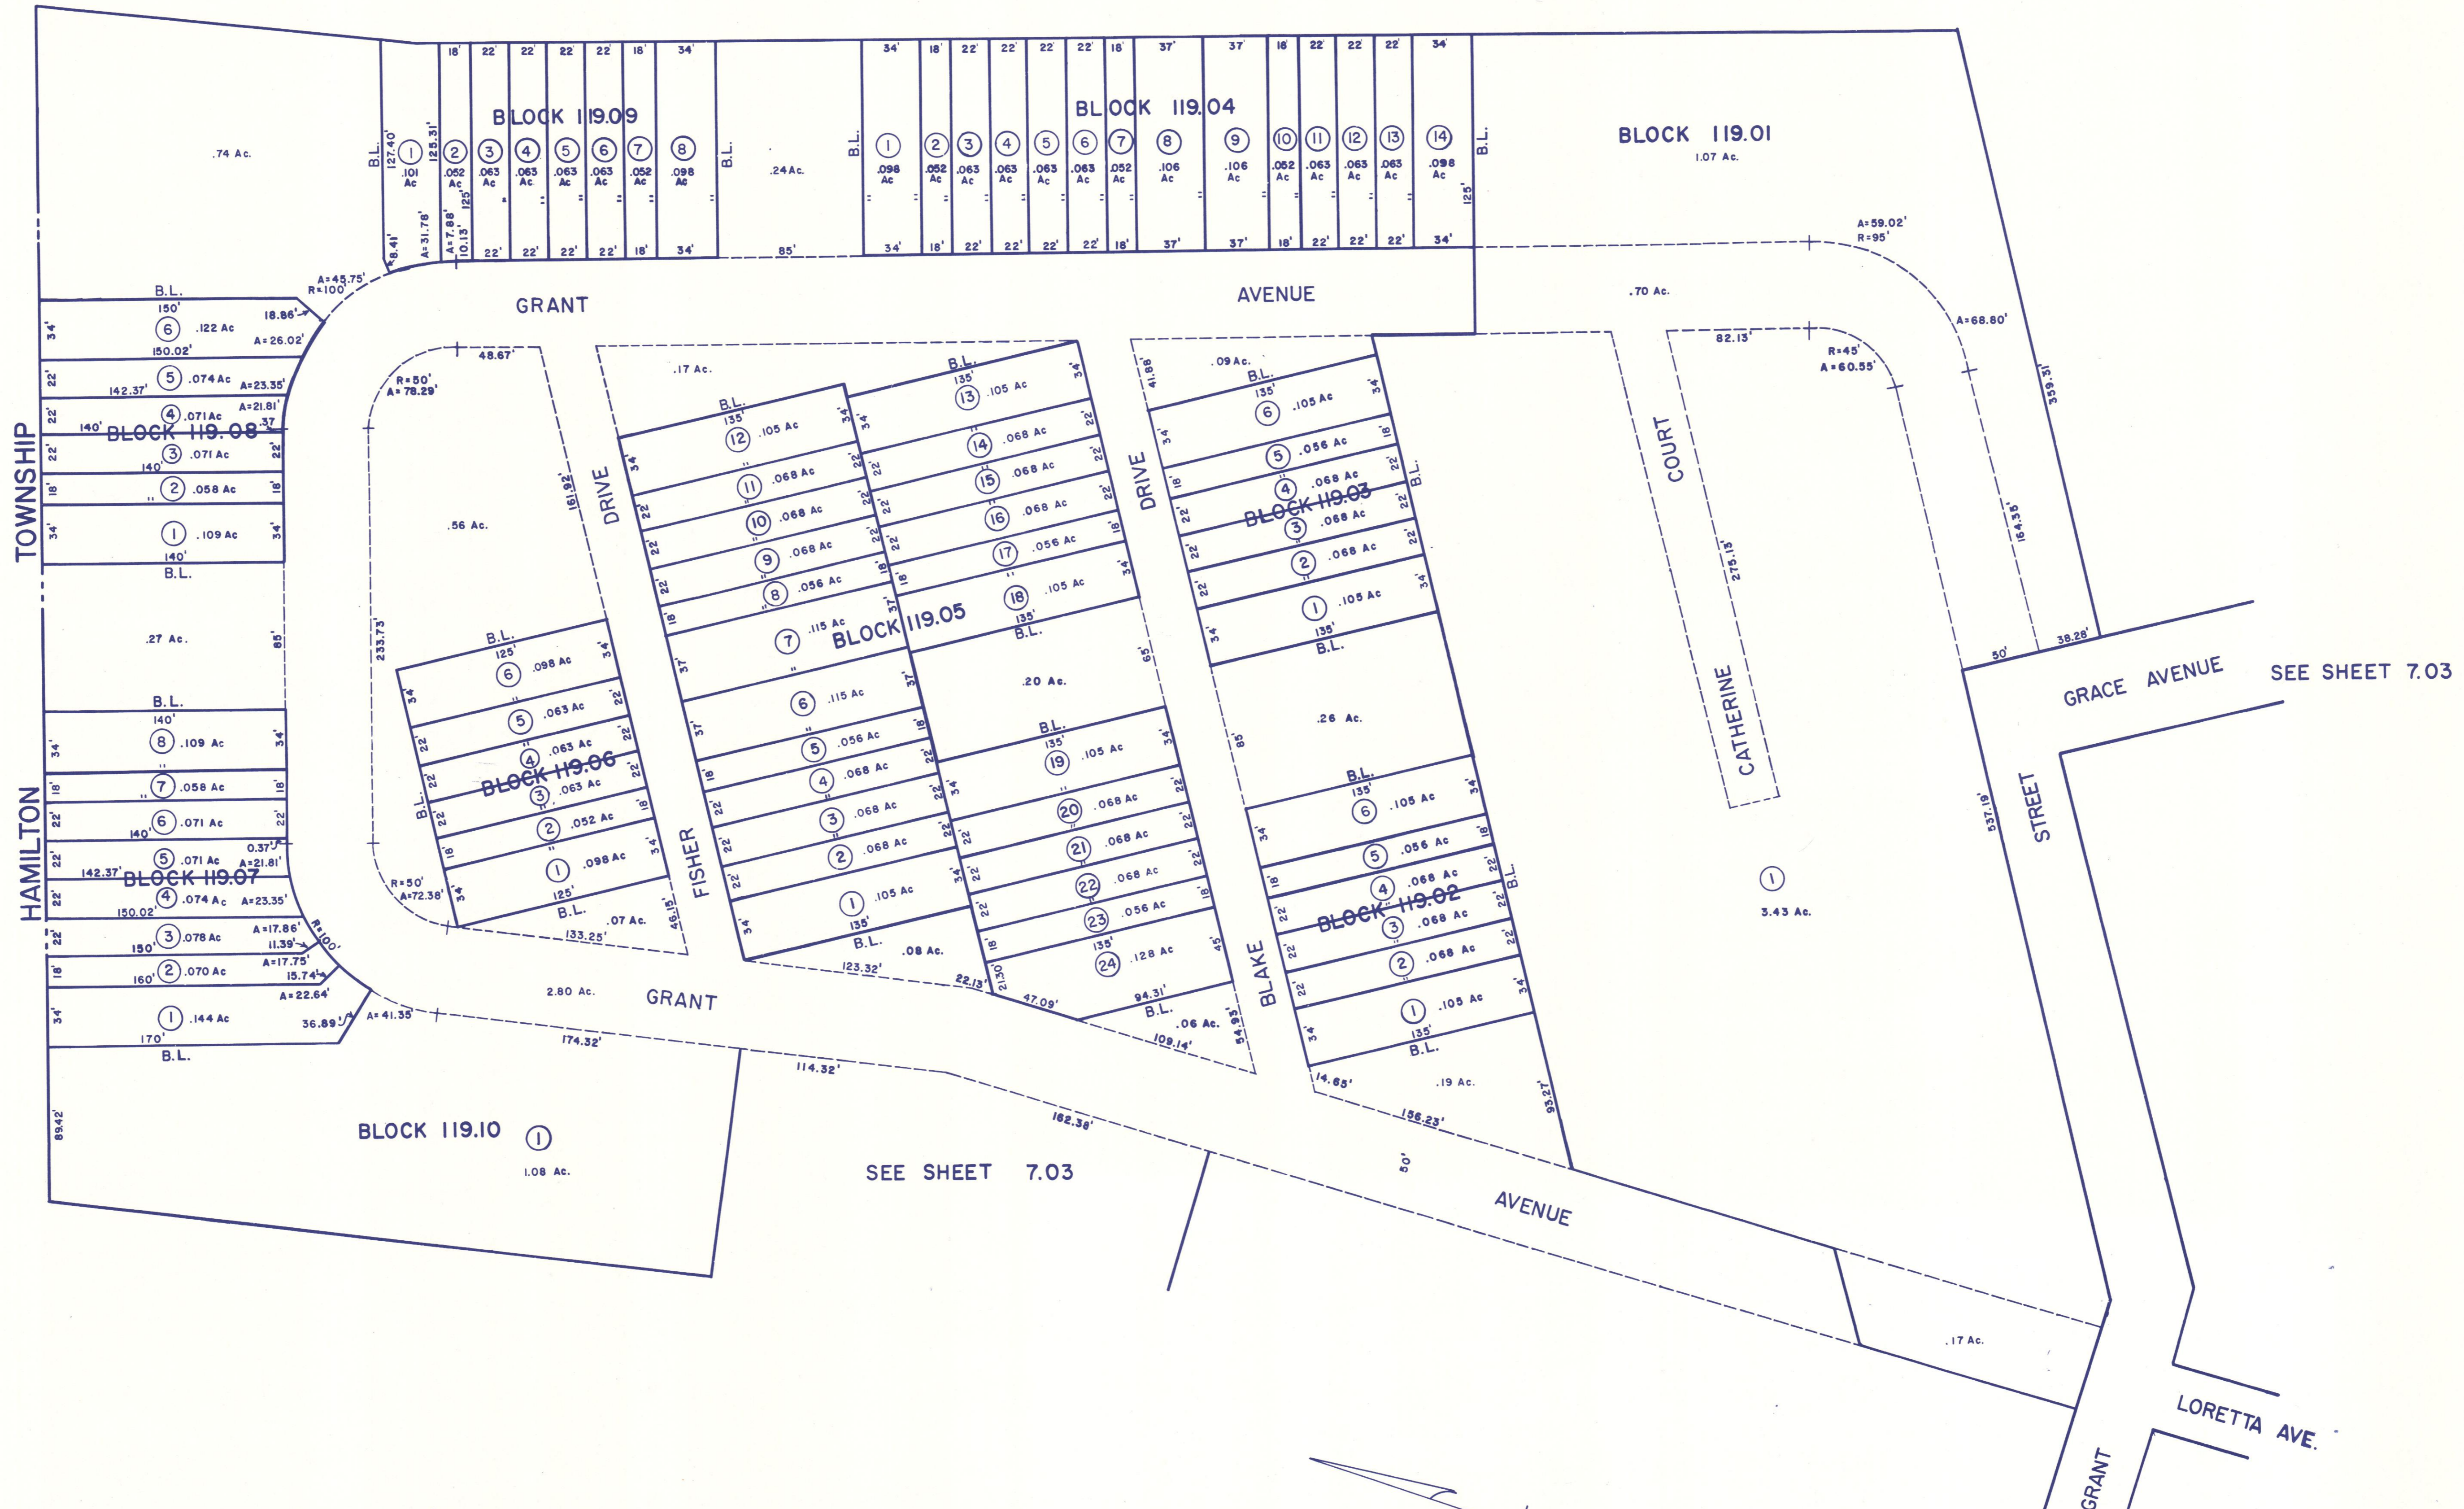

SEE SHEET 7.03

TAX MAP  
 WEYMOUTH TOWNSHIP, N.J.  
 SCALE 1" = 50'  
 MAY, 1986  
 RONALD J. PRICE, N.J. L.S. 13901