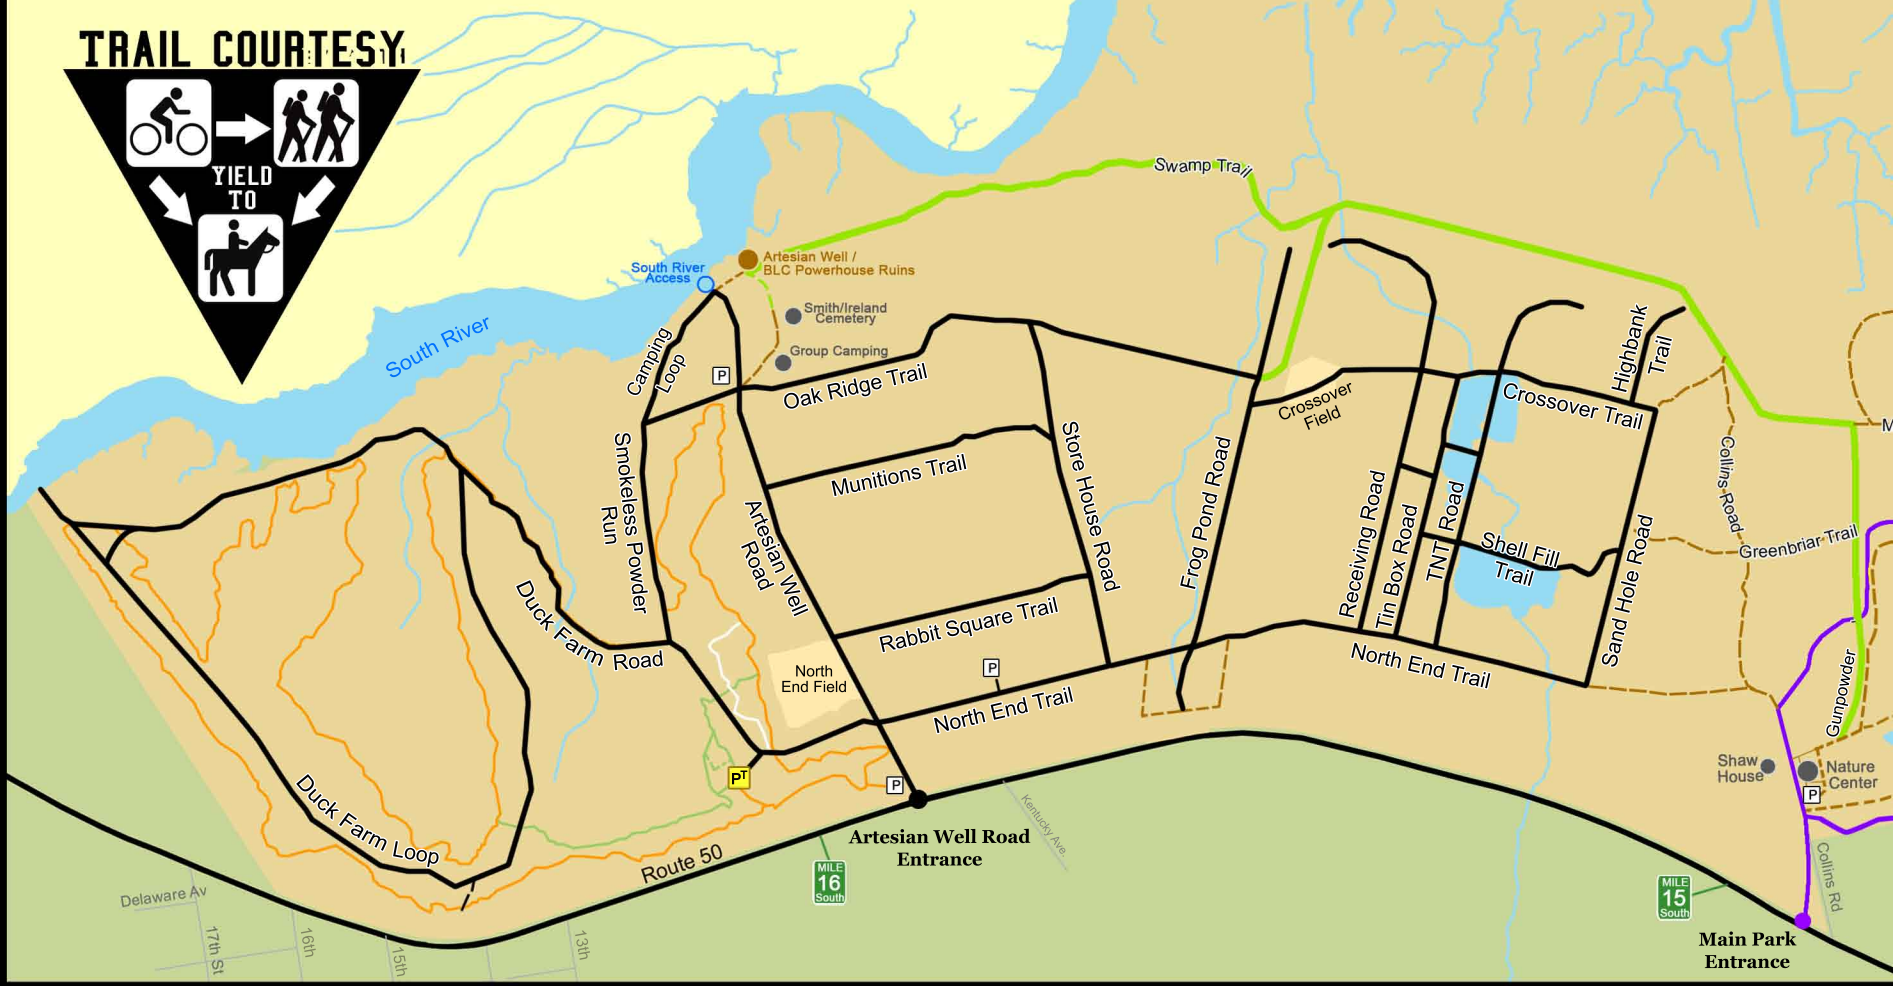

ESTELL MANOR PARK HORSE RIDING TRAILS

TRAIL COURTESY

- Horse trails**
- Parking**
- Trail Head Parking**
- NO horses on these trails:**
 - Multipurpose Trails
 - Mountain Bike Trails
 - Swamp Trail (boardwalk)
 - Paved Trails

Horses are also permitted on the trails at the following Atlantic County Park locations:

- River Bend Property
- Galloway East (Seaview)
- Cologne Avenue Tract
- Pine Forest Track

Estell Manor Park Horse Trails

aclink.org/Parks

Map updated: June 2021