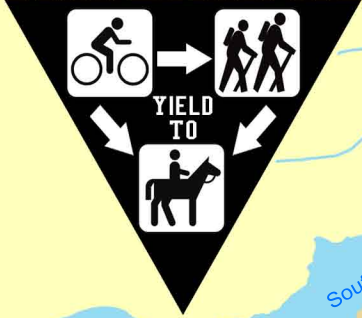

ESTELL MANOR PARK HORSE RIDING TRAILS

TRAIL COURTESY

- Horse trails**
- Parking**
- Trail Head Parking**
- NO horses on these trails:**
 - Multipurpose Trails
 - Mountain Bike Trails
 - Swamp Trail (boardwalk)
 - Paved Trails

Horses are also permitted on the trails at the following Atlantic County Park locations:

- River Bend Property
- Galloway East (Seaview)
- Cologne Avenue Tract
- Pine Forest Track

Estell Manor Park Horse Trails