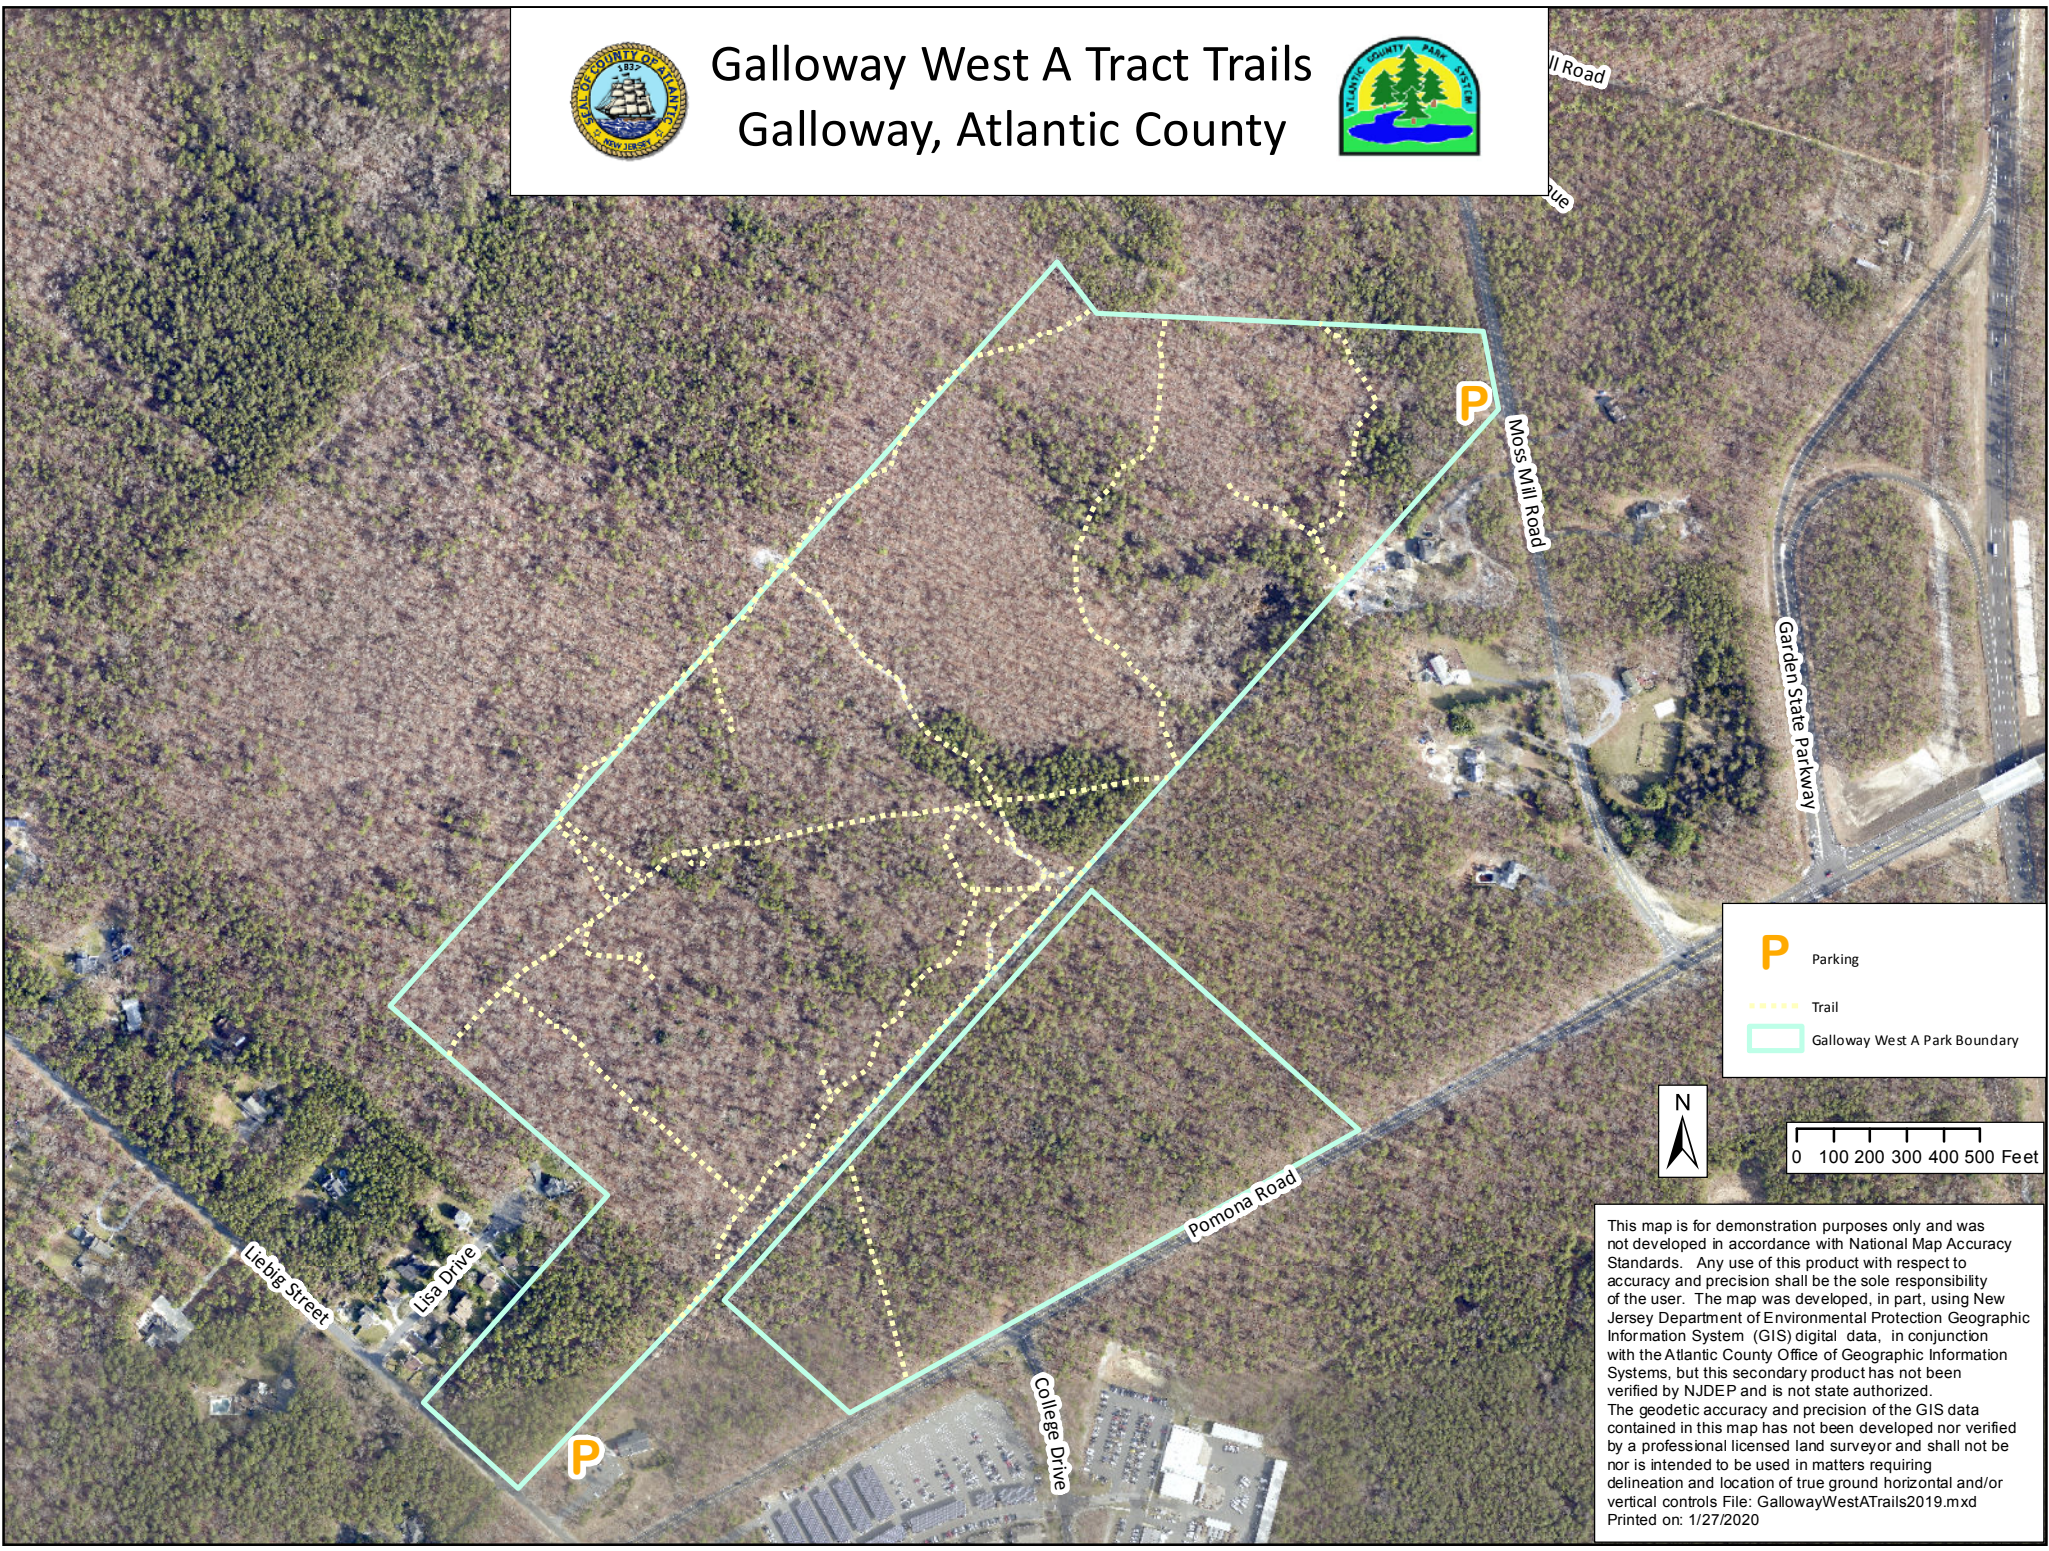

# Galloway West A Tract Trails

## Galloway, Atlantic County

**P** Parking

..... Trail

□ Galloway West A Park Boundary

This map is for demonstration purposes only and was not developed in accordance with National Map Accuracy Standards. Any use of this product with respect to accuracy and precision shall be the sole responsibility of the user. The map was developed, in part, using New Jersey Department of Environmental Protection Geographic Information System (GIS) digital data, in conjunction with the Atlantic County Office of Geographic Information Systems, but this secondary product has not been verified by NJDEP and is not state authorized. The geodetic accuracy and precision of the GIS data contained in this map has not been developed nor verified by a professional licensed land surveyor and shall not be nor is intended to be used in matters requiring delineation and location of true ground horizontal and/or vertical controls File: GallowayWestATrails2019.mxd Printed on: 1/27/2020