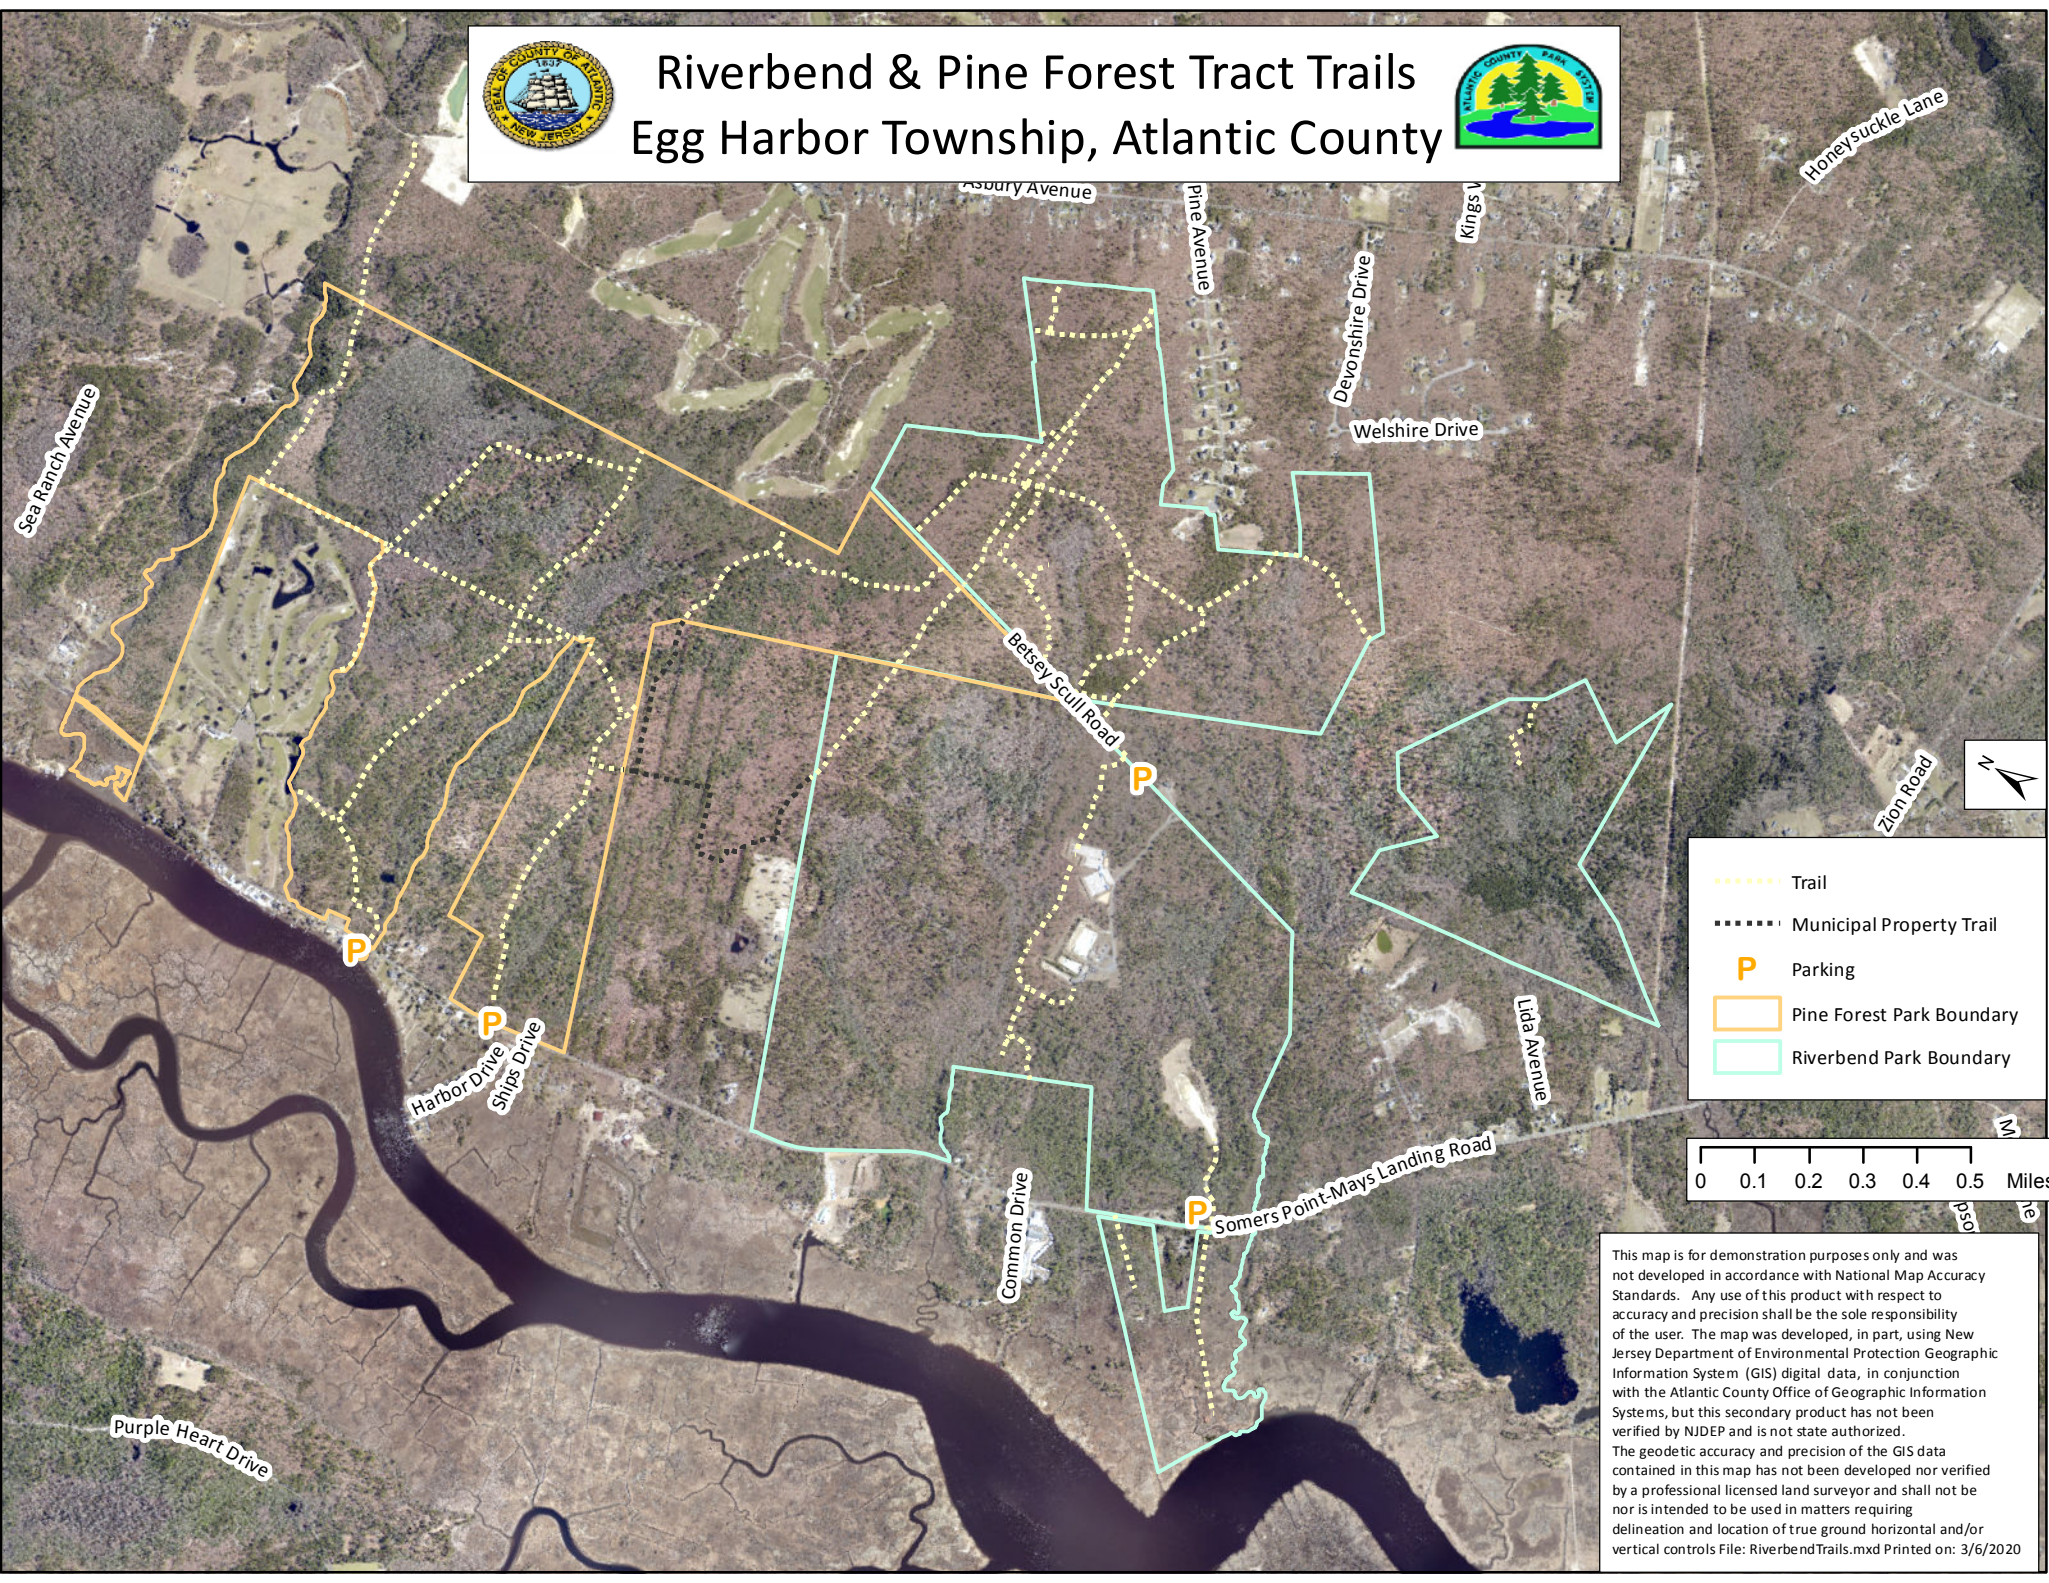

Riverbend & Pine Forest Tract Trails

Egg Harbor Township, Atlantic County

- Trail
- Municipal Property Trail
- P Parking
- Pine Forest Park Boundary
- Riverbend Park Boundary

This map is for demonstration purposes only and was not developed in accordance with National Map Accuracy Standards. Any use of this product with respect to accuracy and precision shall be the sole responsibility of the user. The map was developed, in part, using New Jersey Department of Environmental Protection Geographic Information System (GIS) digital data, in conjunction with the Atlantic County Office of Geographic Information Systems, but this secondary product has not been verified by NJDEP and is not state authorized. The geodetic accuracy and precision of the GIS data contained in this map has not been developed nor verified by a professional licensed land surveyor and shall not be nor is intended to be used in matters requiring delineation and location of true ground horizontal and/or vertical controls File: RiverbendTrails.mxd Printed on: 3/6/2020