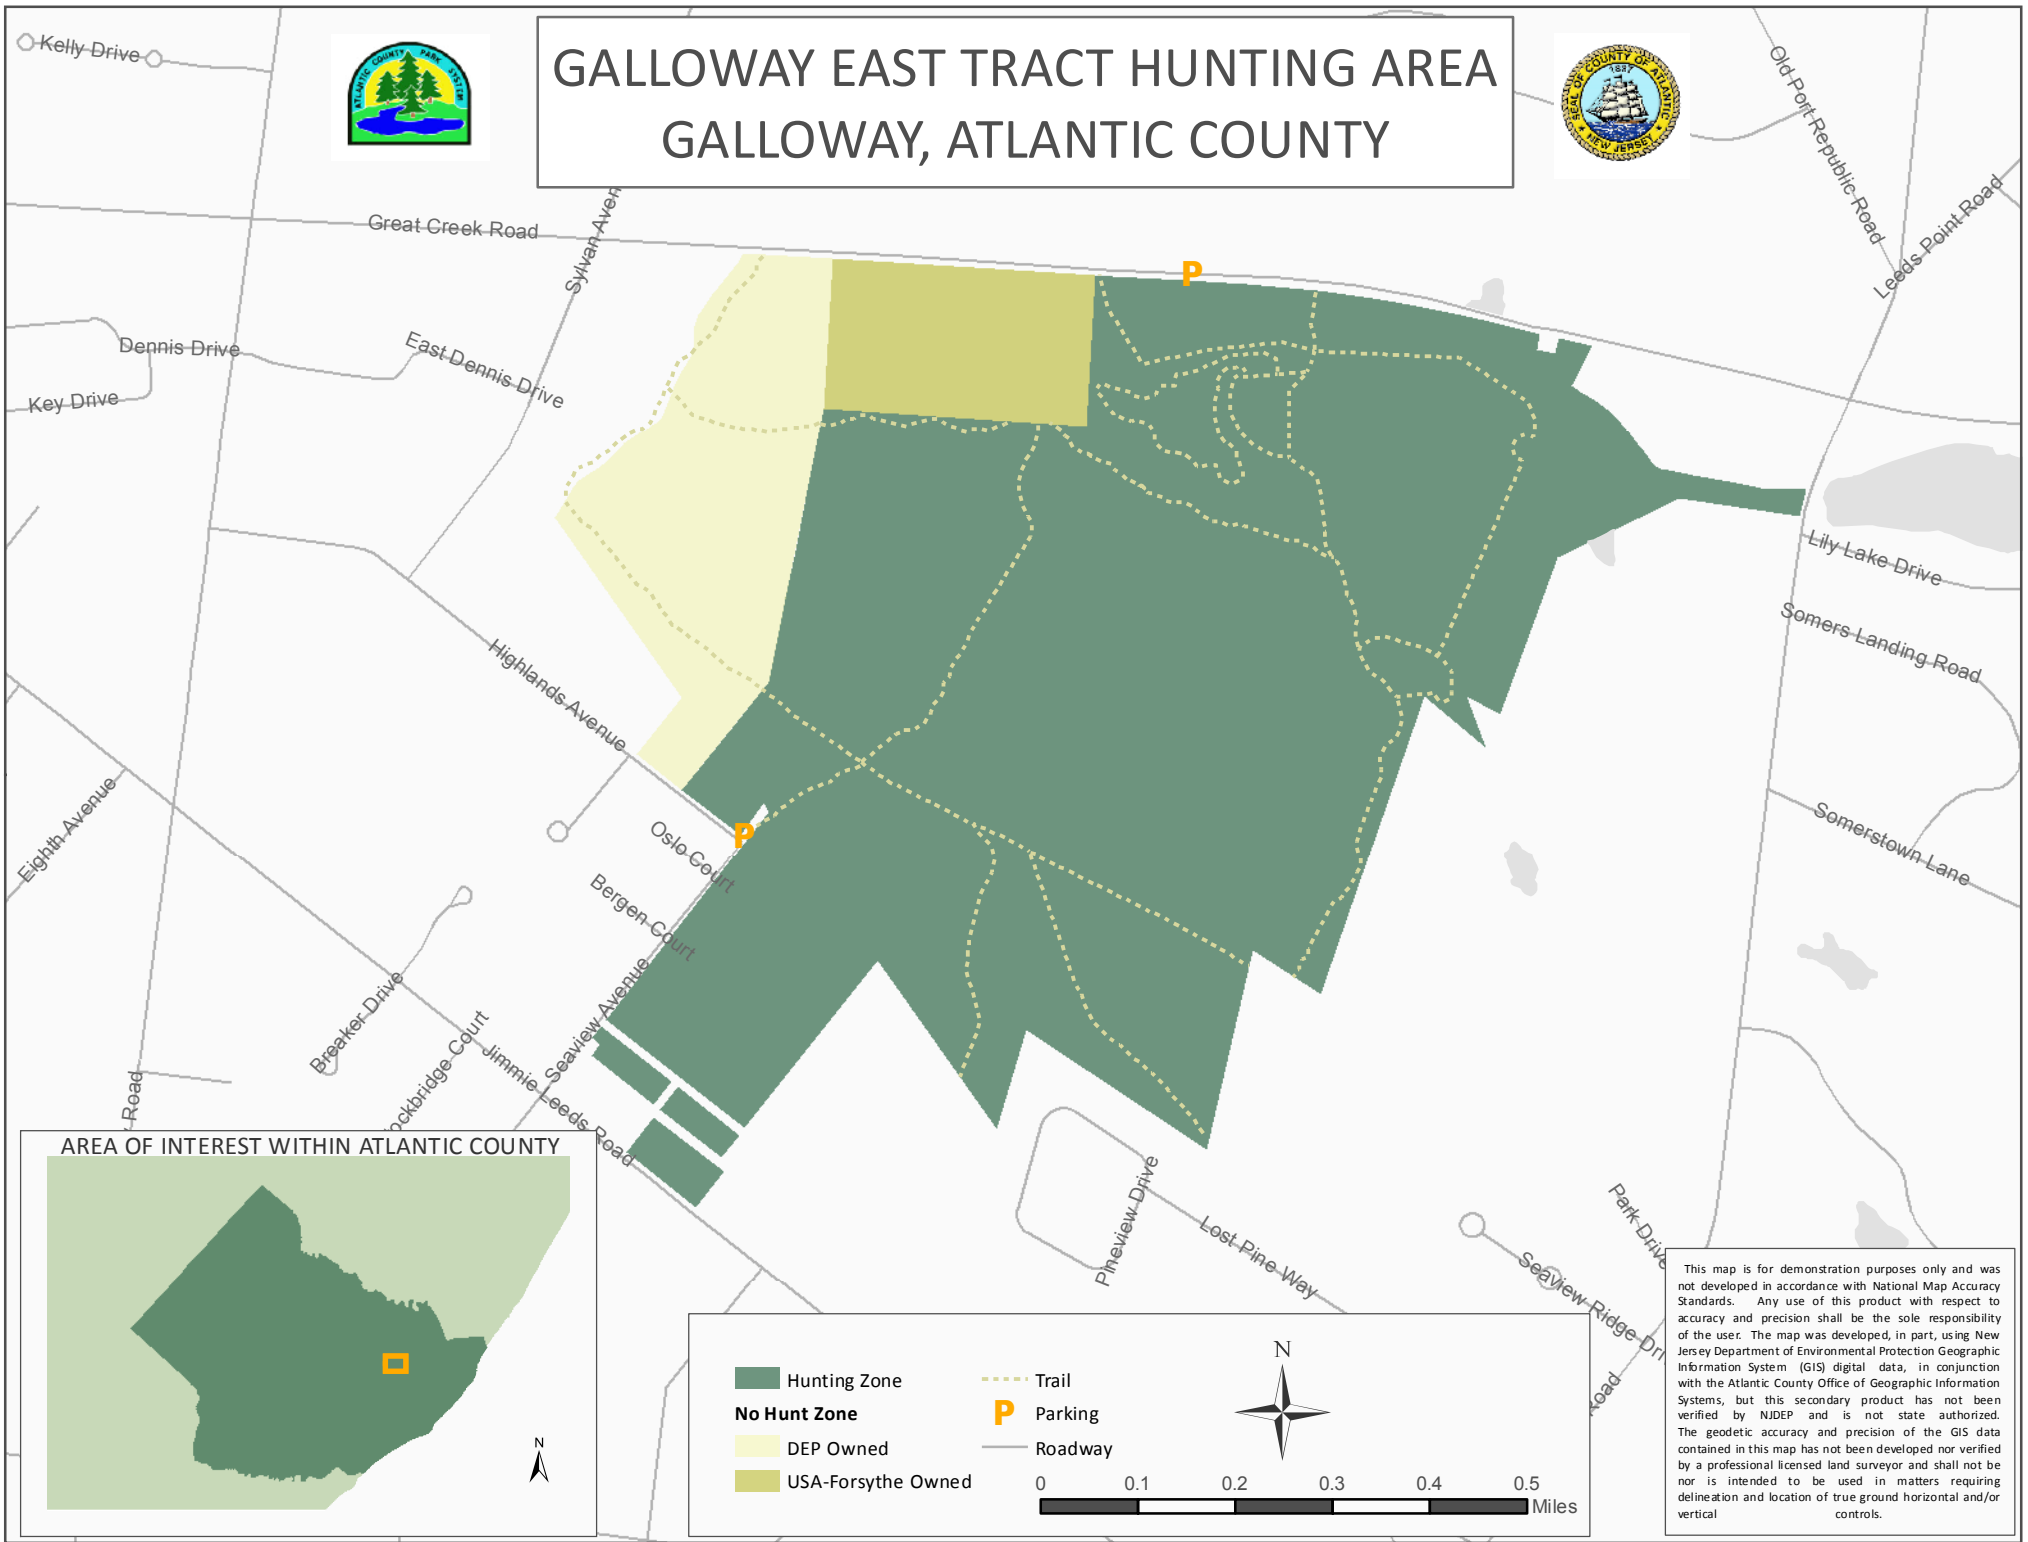

GALLOWAY EAST TRACT HUNTING AREA

GALLOWAY, ATLANTIC COUNTY

Hunting Zone	Trail
No Hunt Zone	Parking
DEP Owned	Roadway
USA-Forsythe Owned	

0 0.1 0.2 0.3 0.4 0.5 Miles

This map is for demonstration purposes only and was not developed in accordance with National Map Accuracy Standards. Any use of this product with respect to accuracy and precision shall be the sole responsibility of the user. The map was developed, in part, using New Jersey Department of Environmental Protection Geographic Information System (GIS) digital data, in conjunction with the Atlantic County Office of Geographic Information Systems, but this secondary product has not been verified by NIDEP and is not state authorized. The geodetic accuracy and precision of the GIS data contained in this map has not been developed nor verified by a professional licensed land surveyor and shall not be nor is intended to be used in matters requiring delineation and location of true ground horizontal and/or vertical controls.