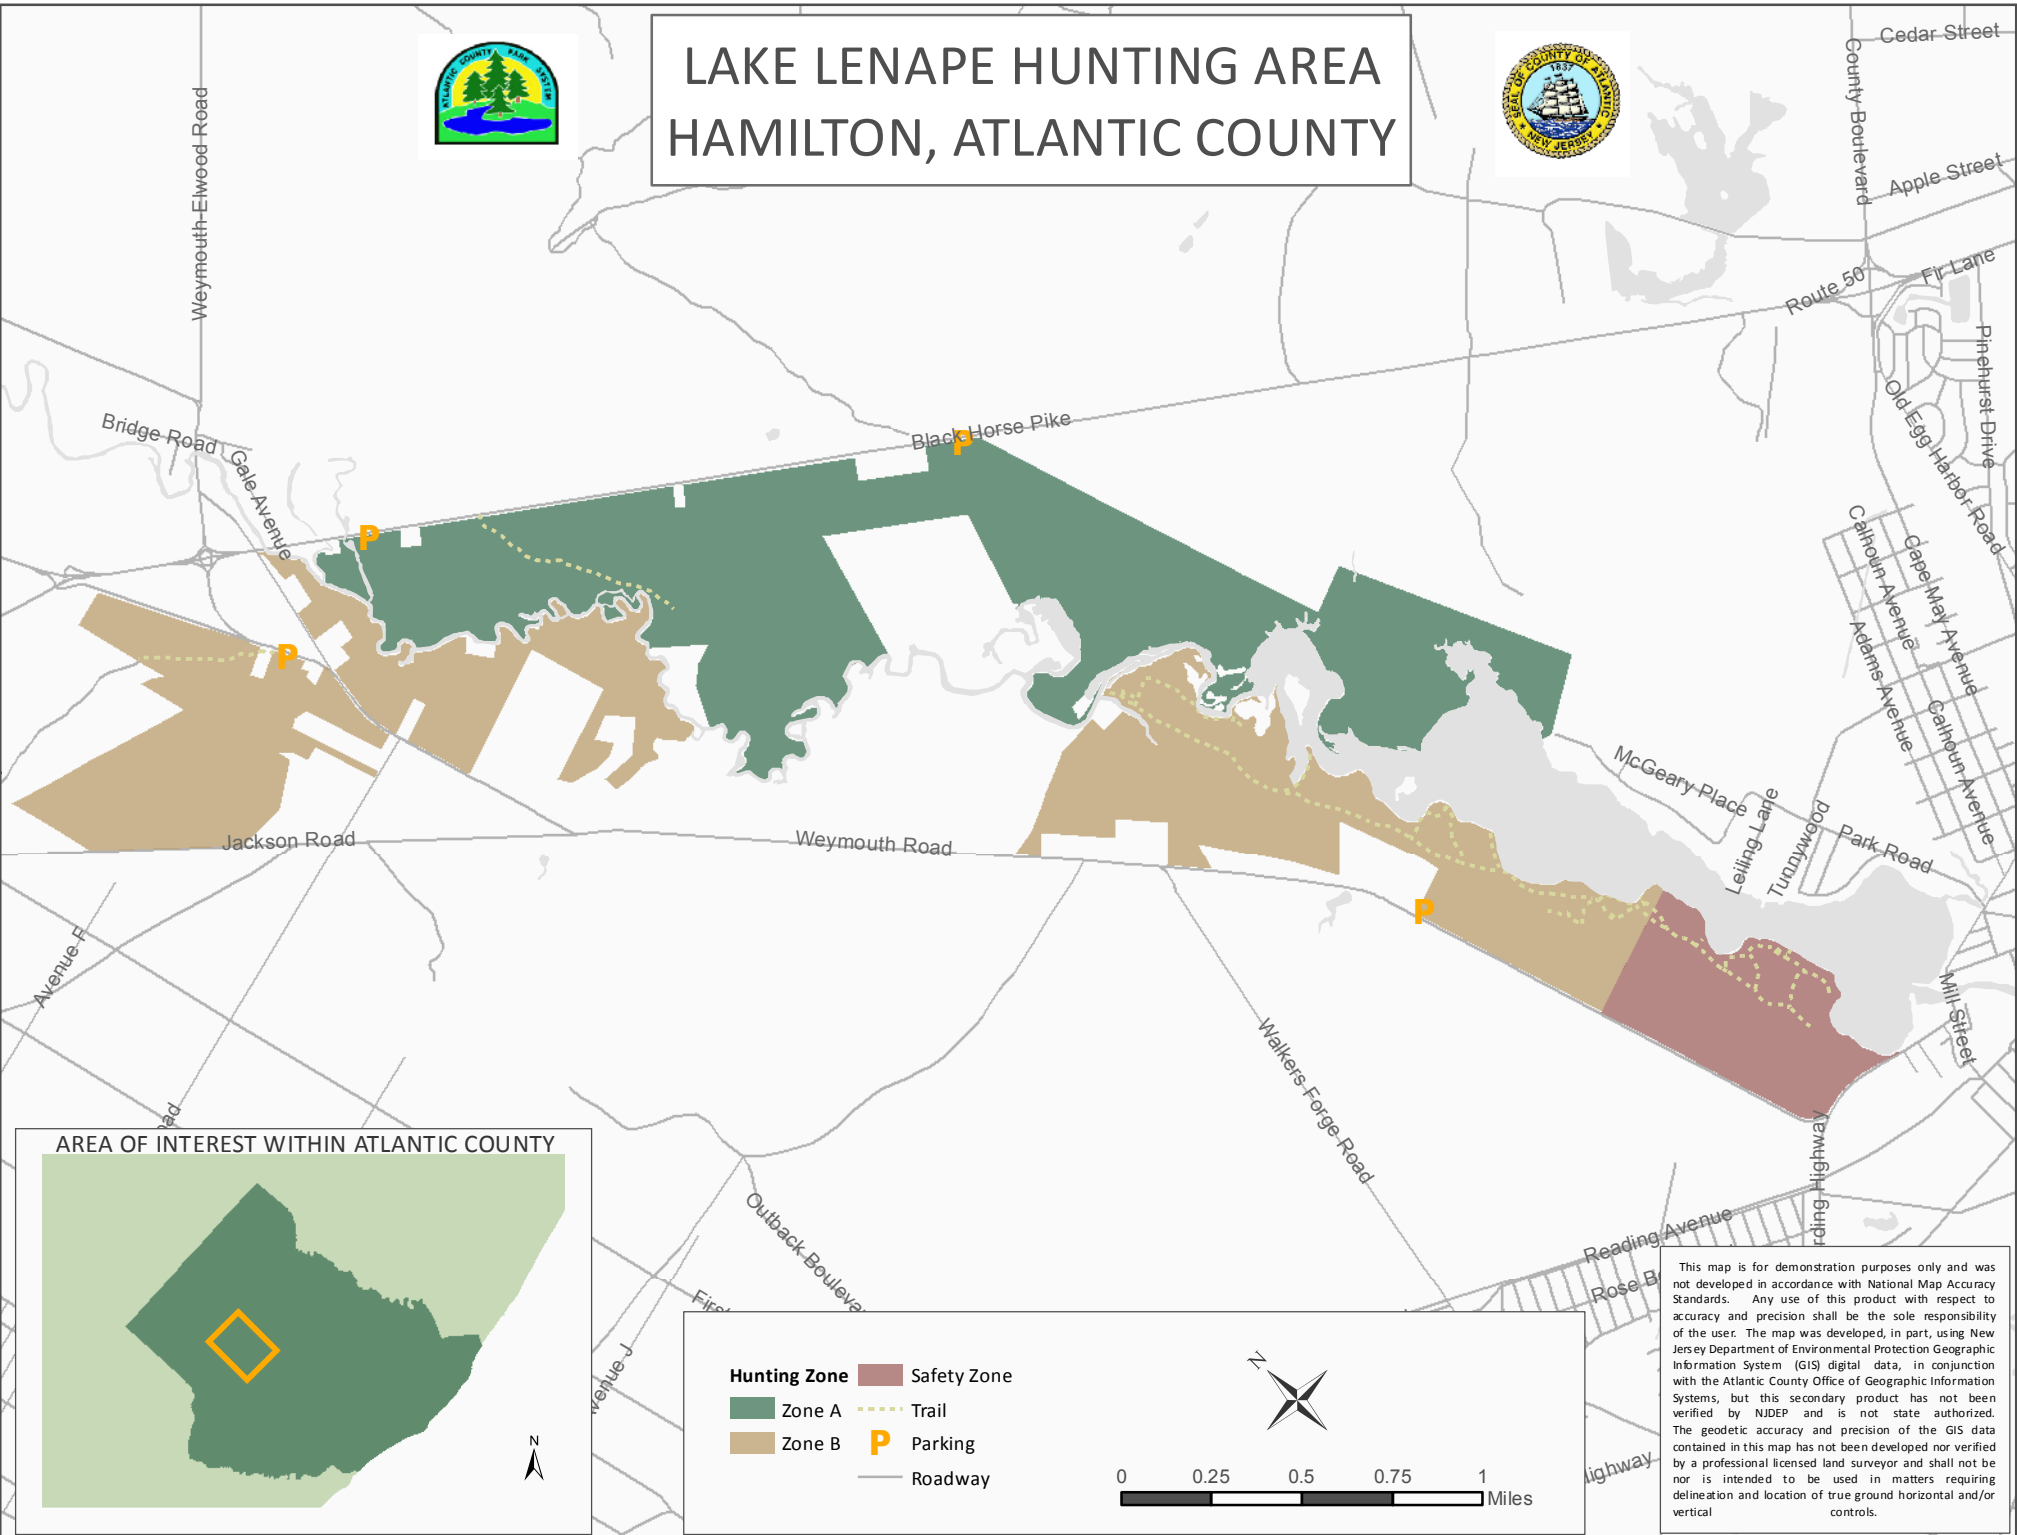

LAKE LENAPE HUNTING AREA HAMILTON, ATLANTIC COUNTY

Hunting Zone	Zone A	Safety Zone
	Zone B	Trail
	Parking	Roadway

This map is for demonstration purposes only and was not developed in accordance with National Map Accuracy Standards. Any use of this product with respect to accuracy and precision shall be the sole responsibility of the user. The map was developed, in part, using New Jersey Department of Environmental Protection Geographic Information System (GIS) digital data, in conjunction with the Atlantic County Office of Geographic Information Systems, but this secondary product has not been verified by NIDEP and is not state authorized. The geodetic accuracy and precision of the GIS data contained in this map has not been developed nor verified by a professional licensed land surveyor and shall not be nor is intended to be used in matters requiring delineation and location of true ground horizontal and/or vertical controls.