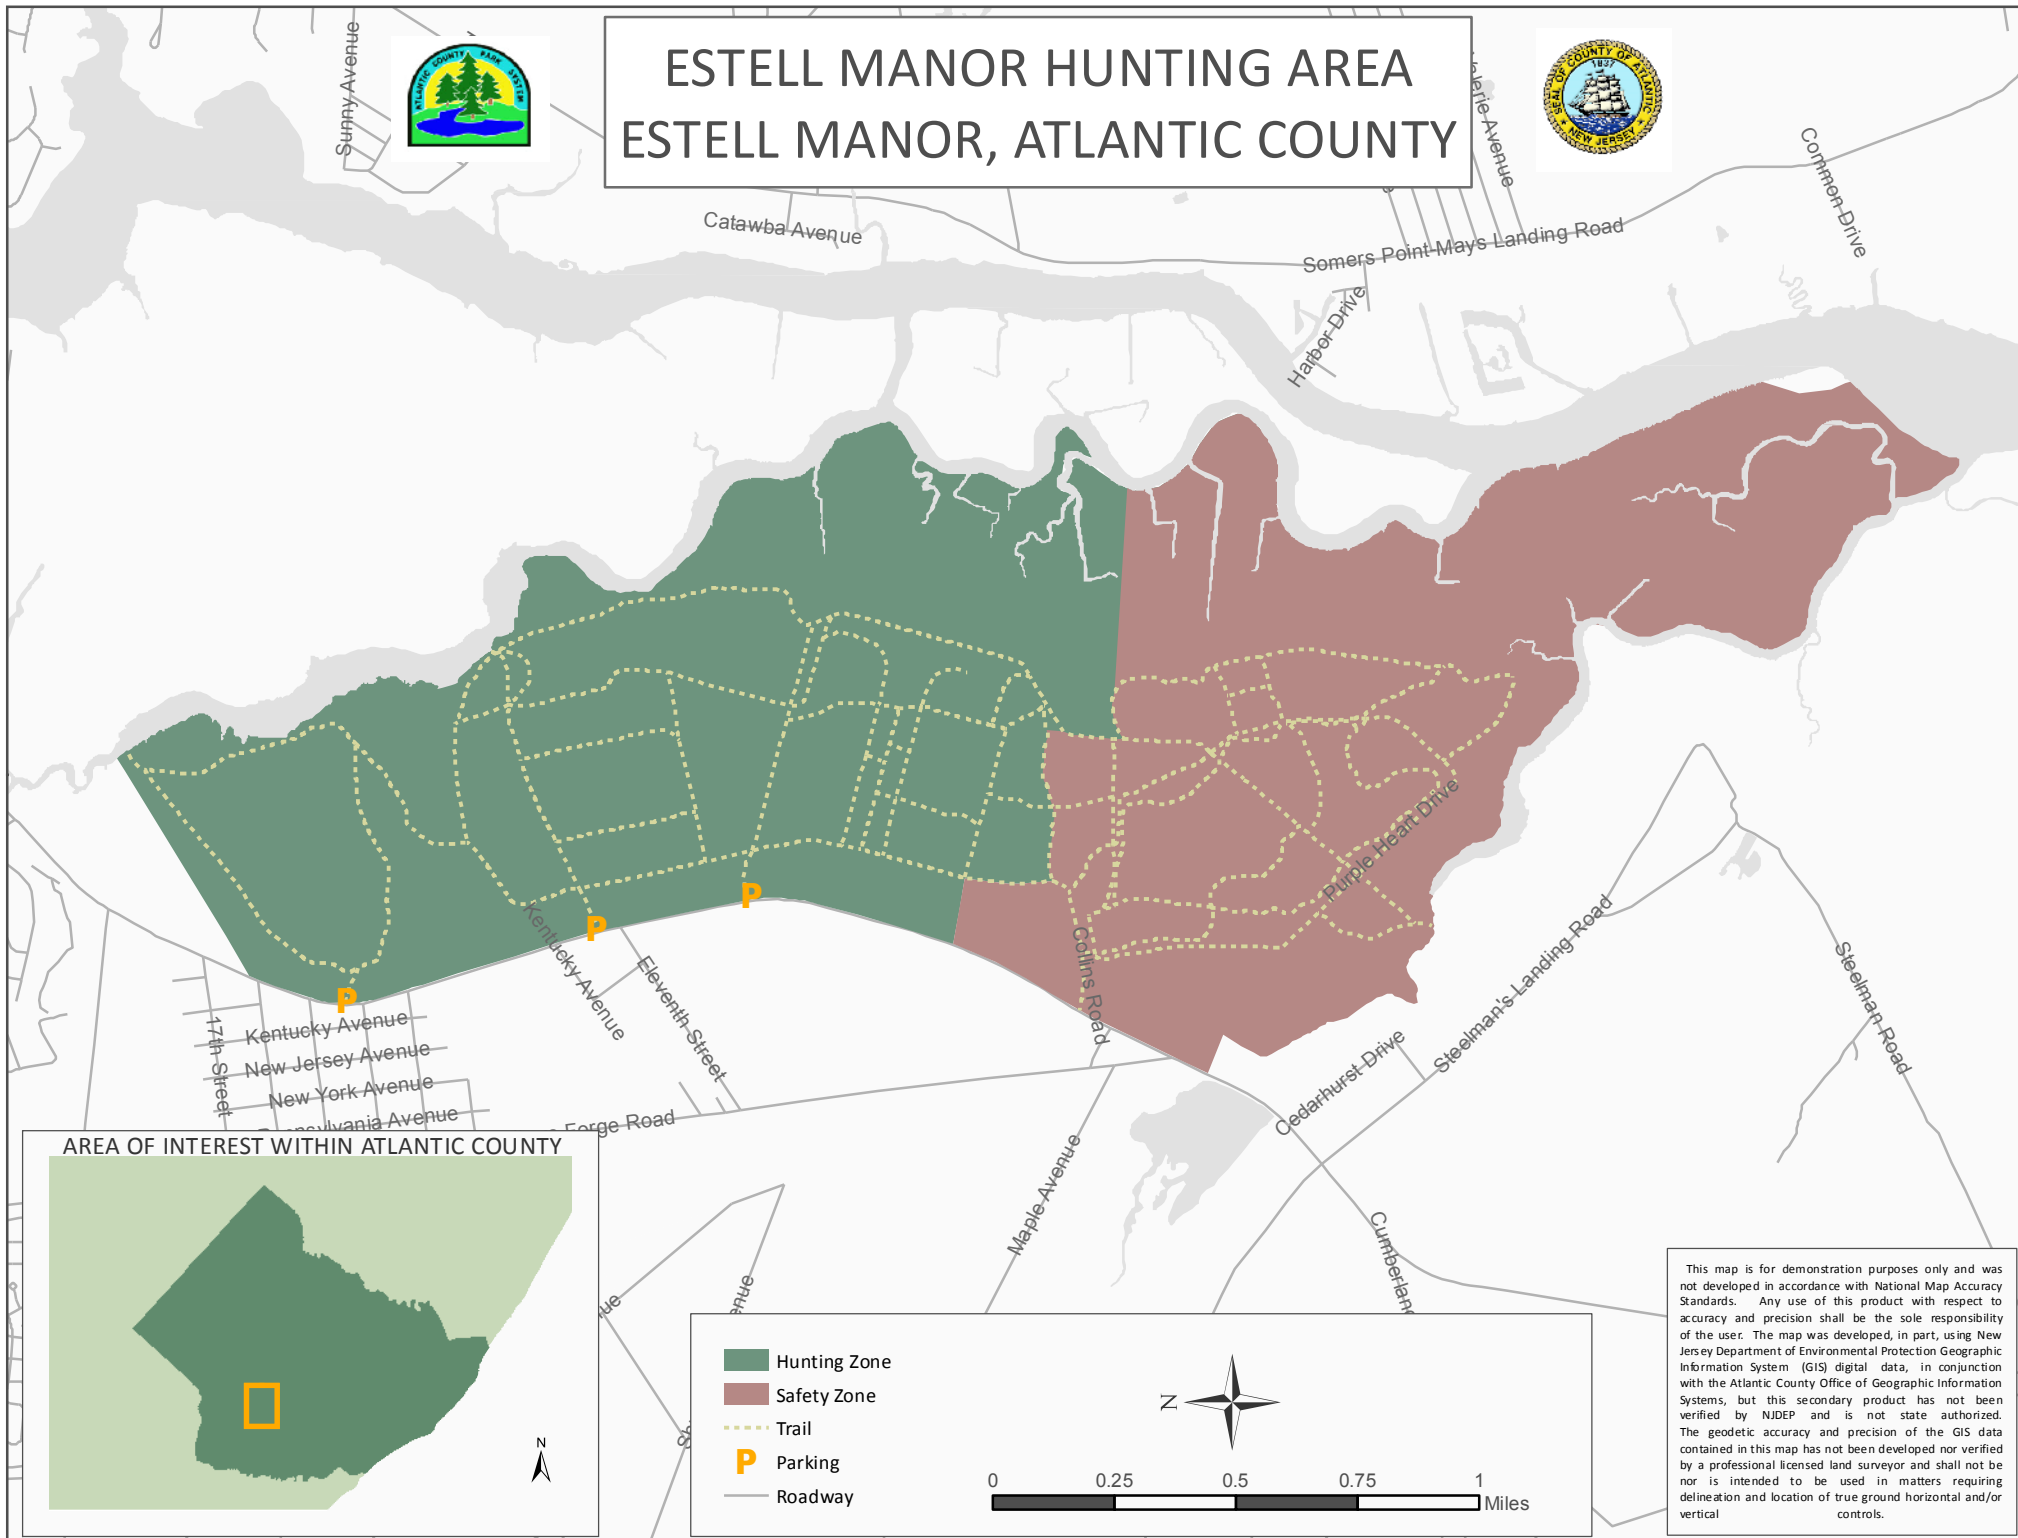

ESTELL MANOR HUNTING AREA

ESTELL MANOR, ATLANTIC COUNTY

This map is for demonstration purposes only and was not developed in accordance with National Map Accuracy Standards. Any use of this product with respect to accuracy and precision shall be the sole responsibility of the user. The map was developed, in part, using New Jersey Department of Environmental Protection Geographic Information System (GIS) digital data, in conjunction with the Atlantic County Office of Geographic Information Systems, but this secondary product has not been verified by NIDEP and is not state authorized. The geodetic accuracy and precision of the GIS data contained in this map has not been developed nor verified by a professional licensed land surveyor and shall not be nor is intended to be used in matters requiring delineation and location of true ground horizontal and/or vertical controls.