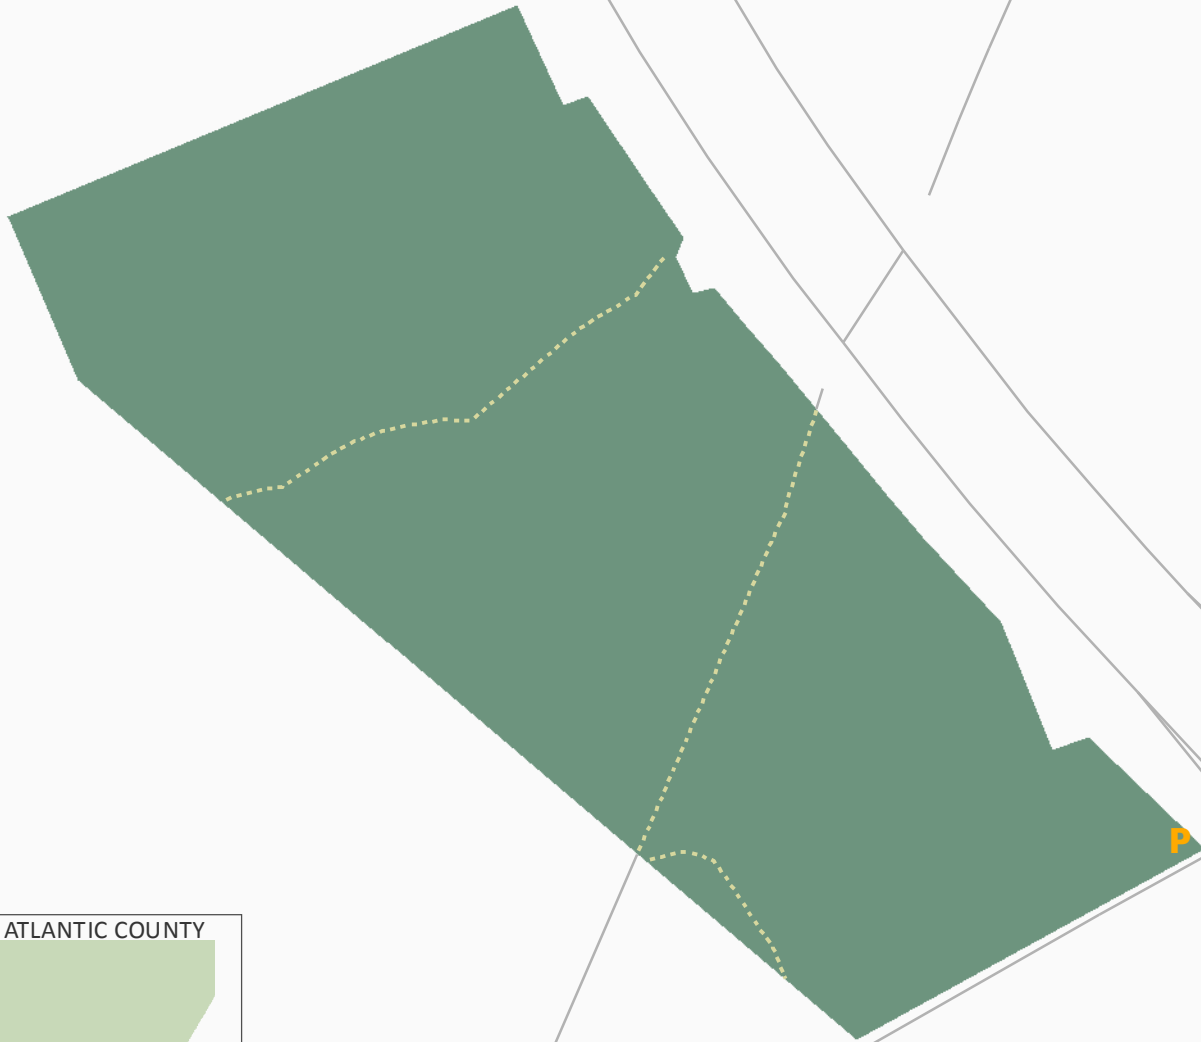

GALLOWAY WEST B TRACT HUNTING AREA

GALLOWAY, ATLANTIC COUNTY

- Hunting Zone
- Trail
- P Parking
- Roadway

0   200   400   600   800   1,000
Feet