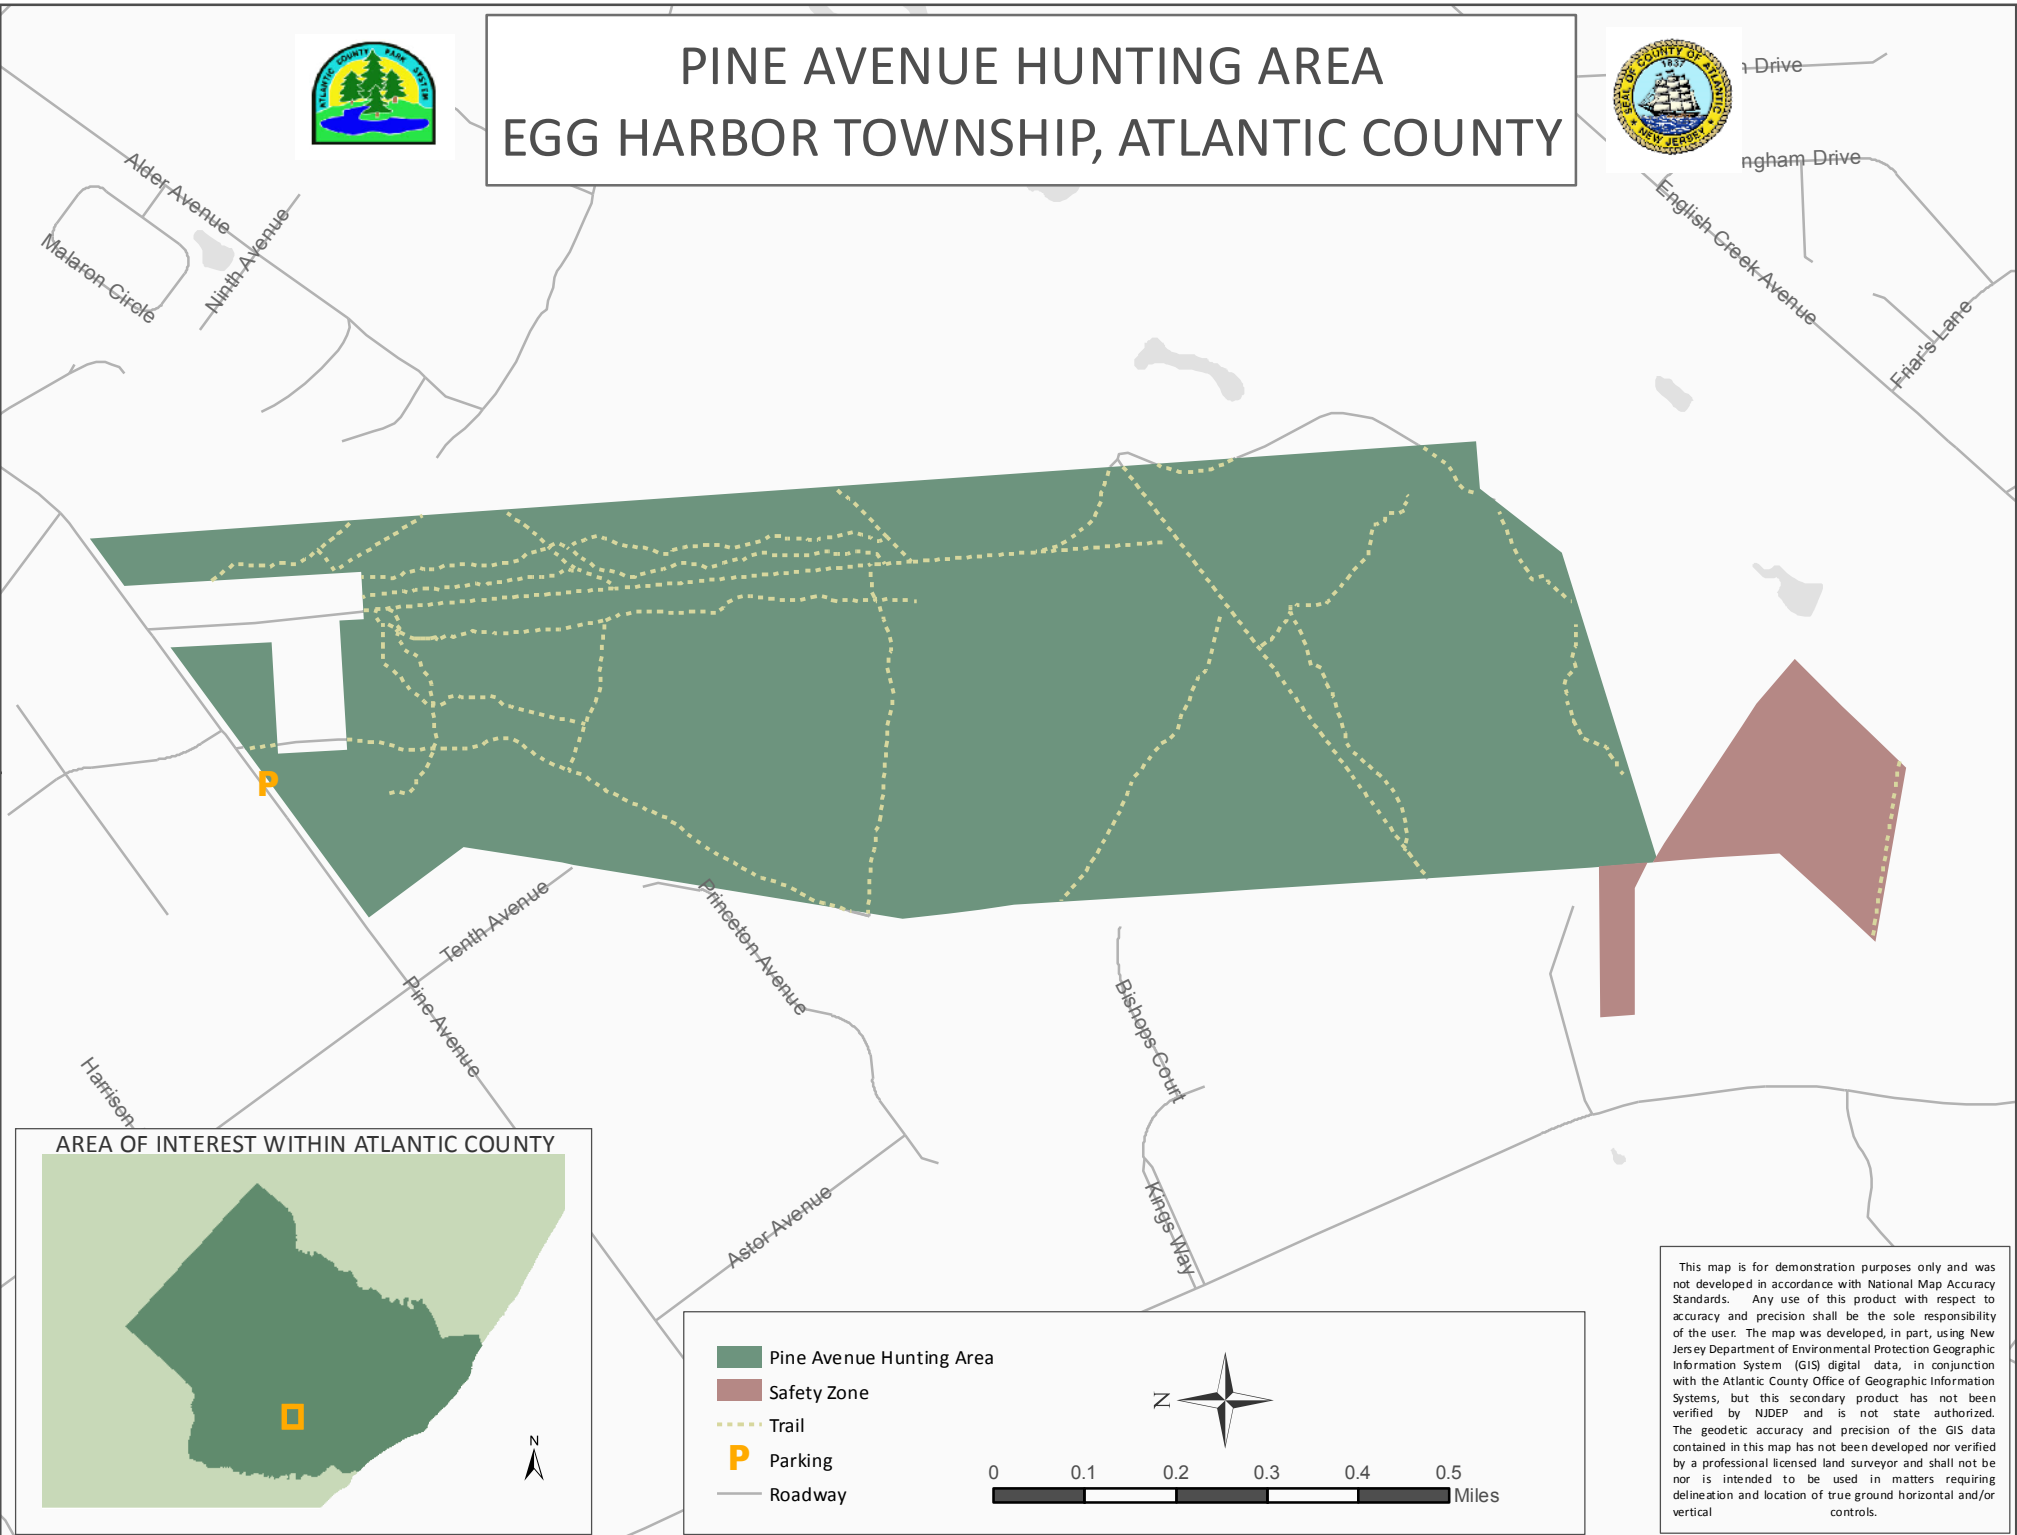

PINE AVENUE HUNTING AREA EGG HARBOR TOWNSHIP, ATLANTIC COUNTY

	Pine Avenue Hunting Area
	Safety Zone
	Trail
	Parking
	Roadway