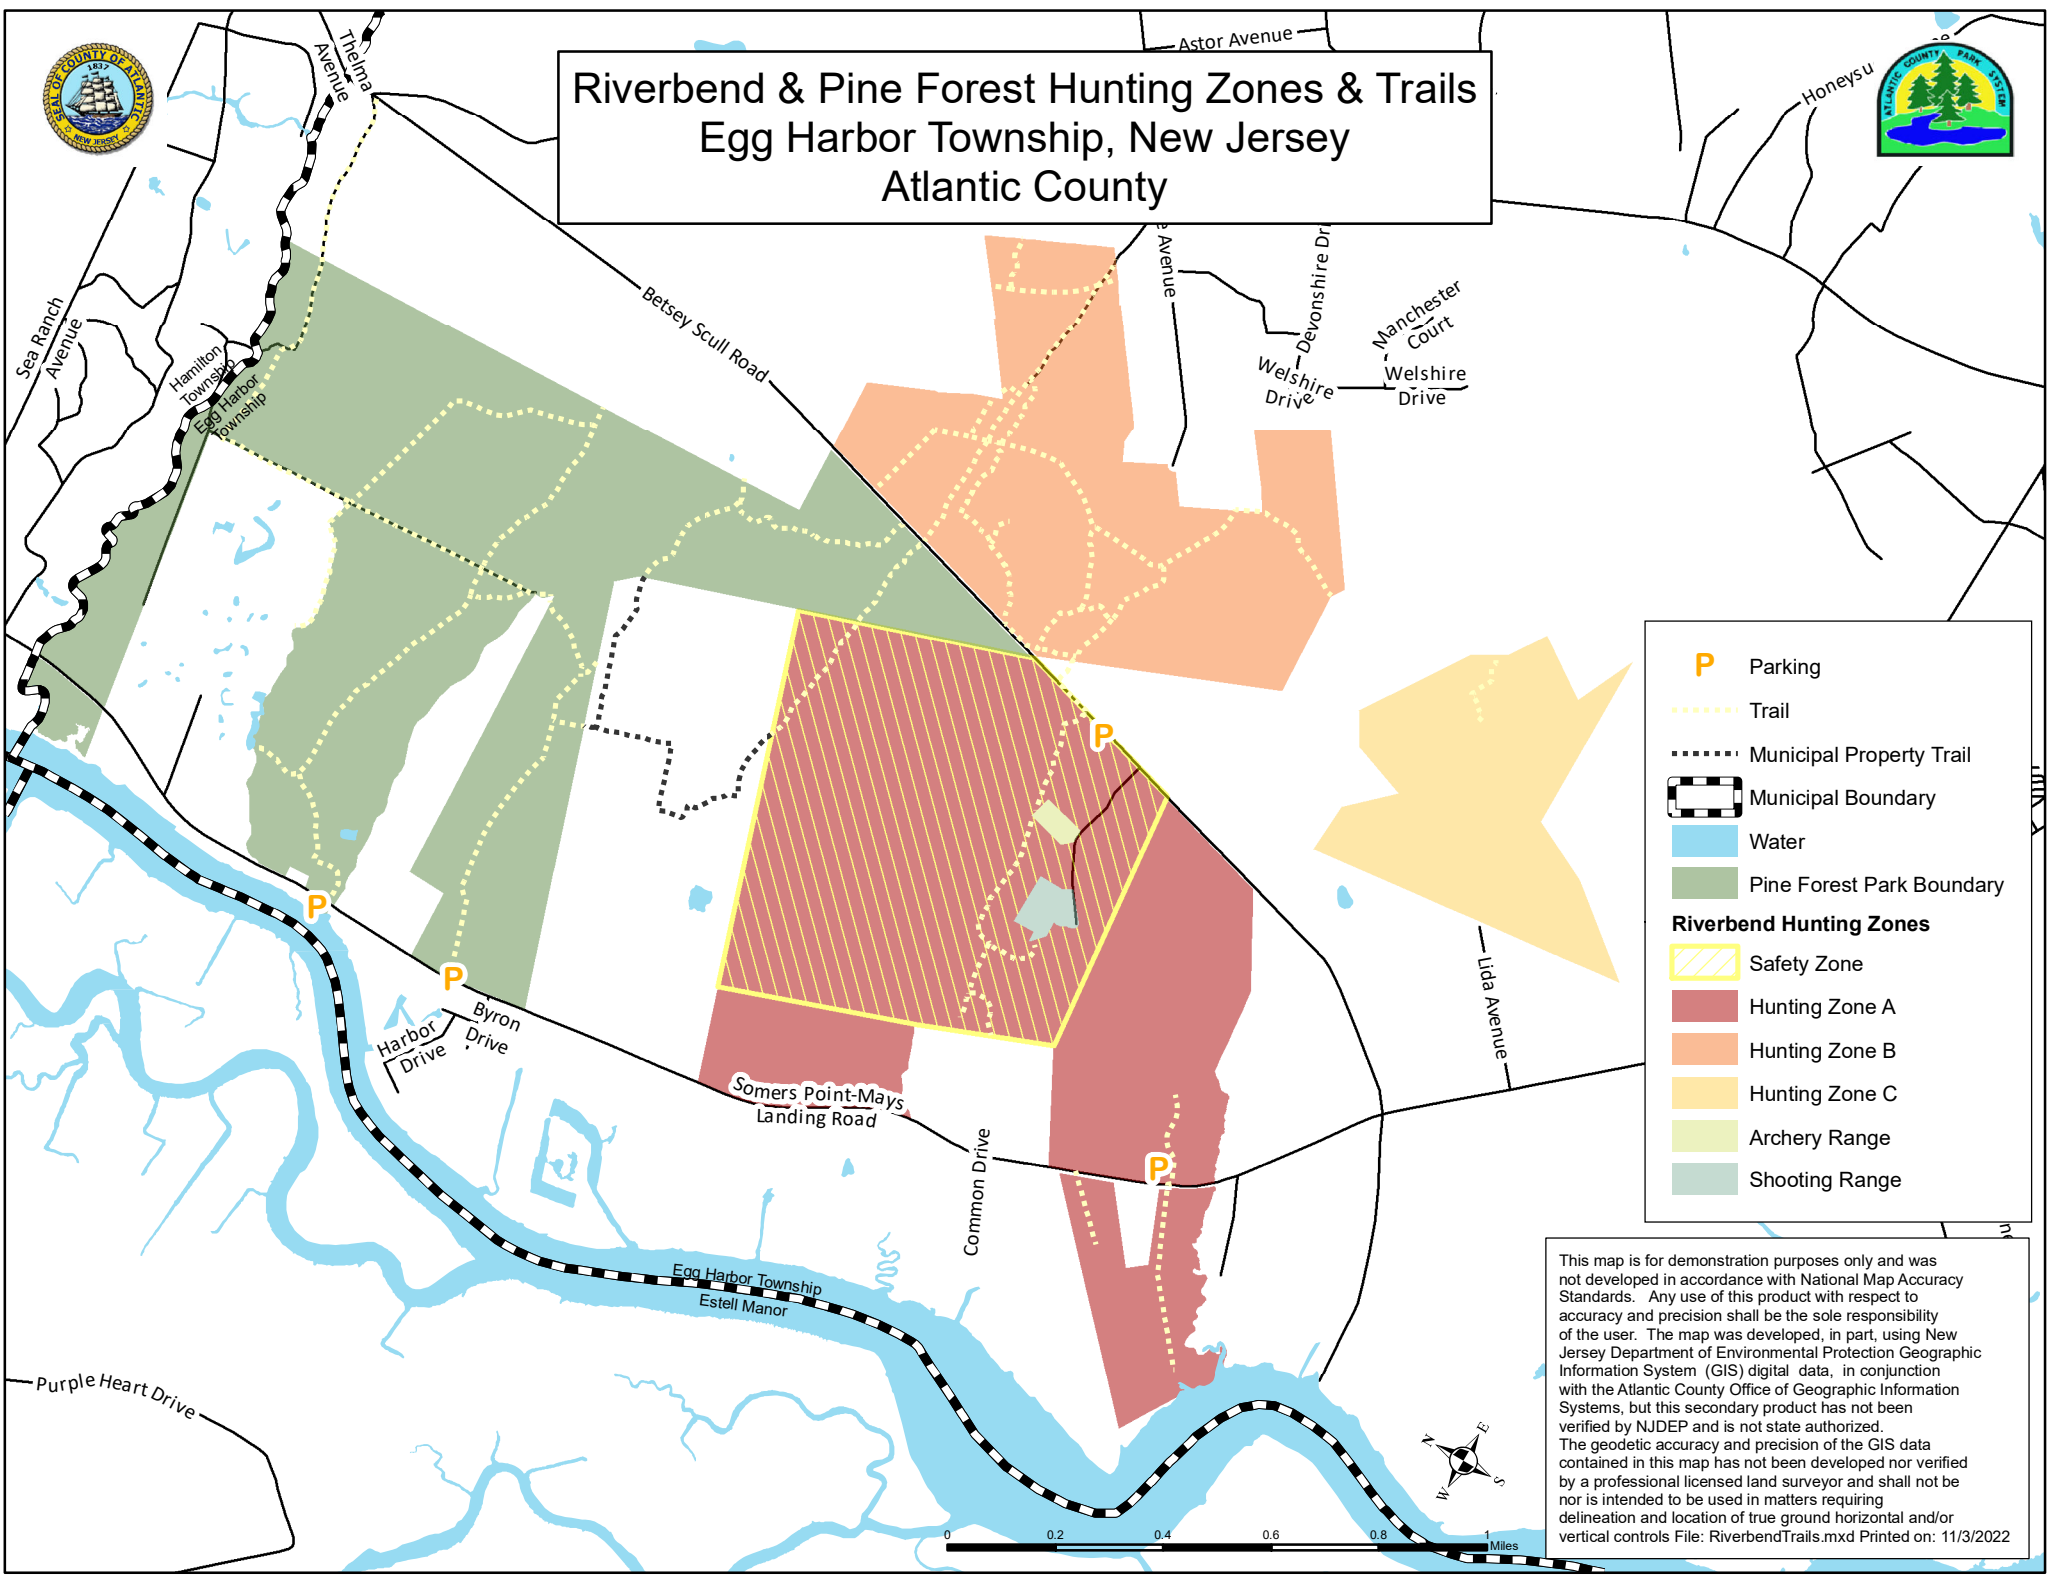

Riverbend & Pine Forest Hunting Zones & Trails

Egg Harbor Township, New Jersey

Atlantic County

- P** Parking
- Trail
- Municipal Property Trail
- ▬▬▬ Municipal Boundary
- Water
- Pine Forest Park Boundary
- Riverbend Hunting Zones**
- ▨ Safety Zone
- Hunting Zone A
- Hunting Zone B
- Hunting Zone C
- Archery Range
- Shooting Range

This map is for demonstration purposes only and was not developed in accordance with National Map Accuracy Standards. Any use of this product with respect to accuracy and precision shall be the sole responsibility of the user. The map was developed, in part, using New Jersey Department of Environmental Protection Geographic Information System (GIS) digital data, in conjunction with the Atlantic County Office of Geographic Information Systems, but this secondary product has not been verified by NJDEP and is not state authorized. The geodetic accuracy and precision of the GIS data contained in this map has not been developed nor verified by a professional licensed land surveyor and shall not be nor is intended to be used in matters requiring delineation and location of true ground horizontal and/or vertical controls File: RiverbendTrails.mxd Printed on: 11/3/2022