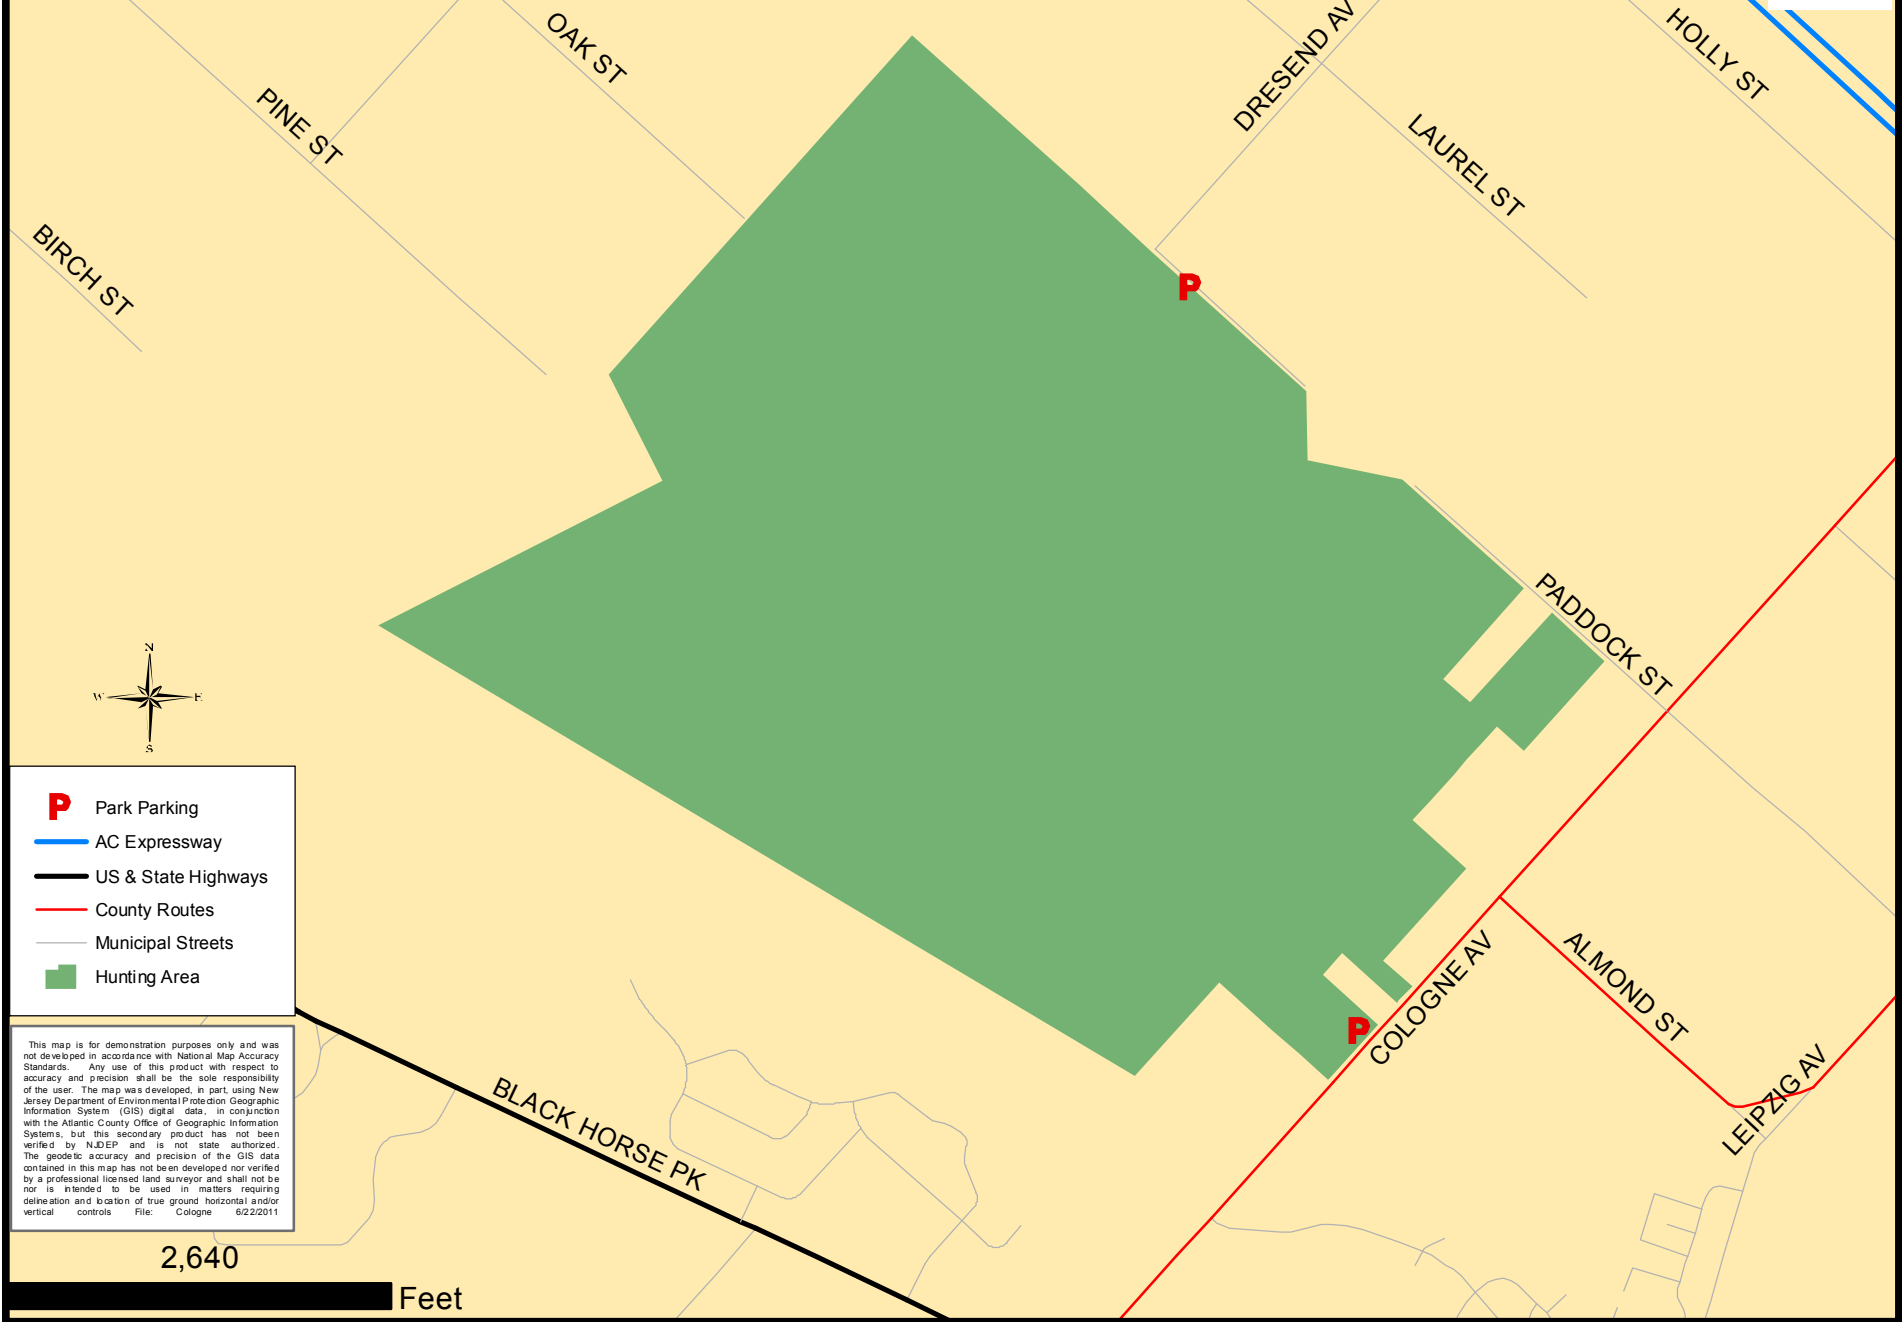

Cologne Hunting Area

- **P** Park Parking
- AC Expressway
- US & State Highways
- County Routes
- Municipal Streets
- Hunting Area

2,640
Feet