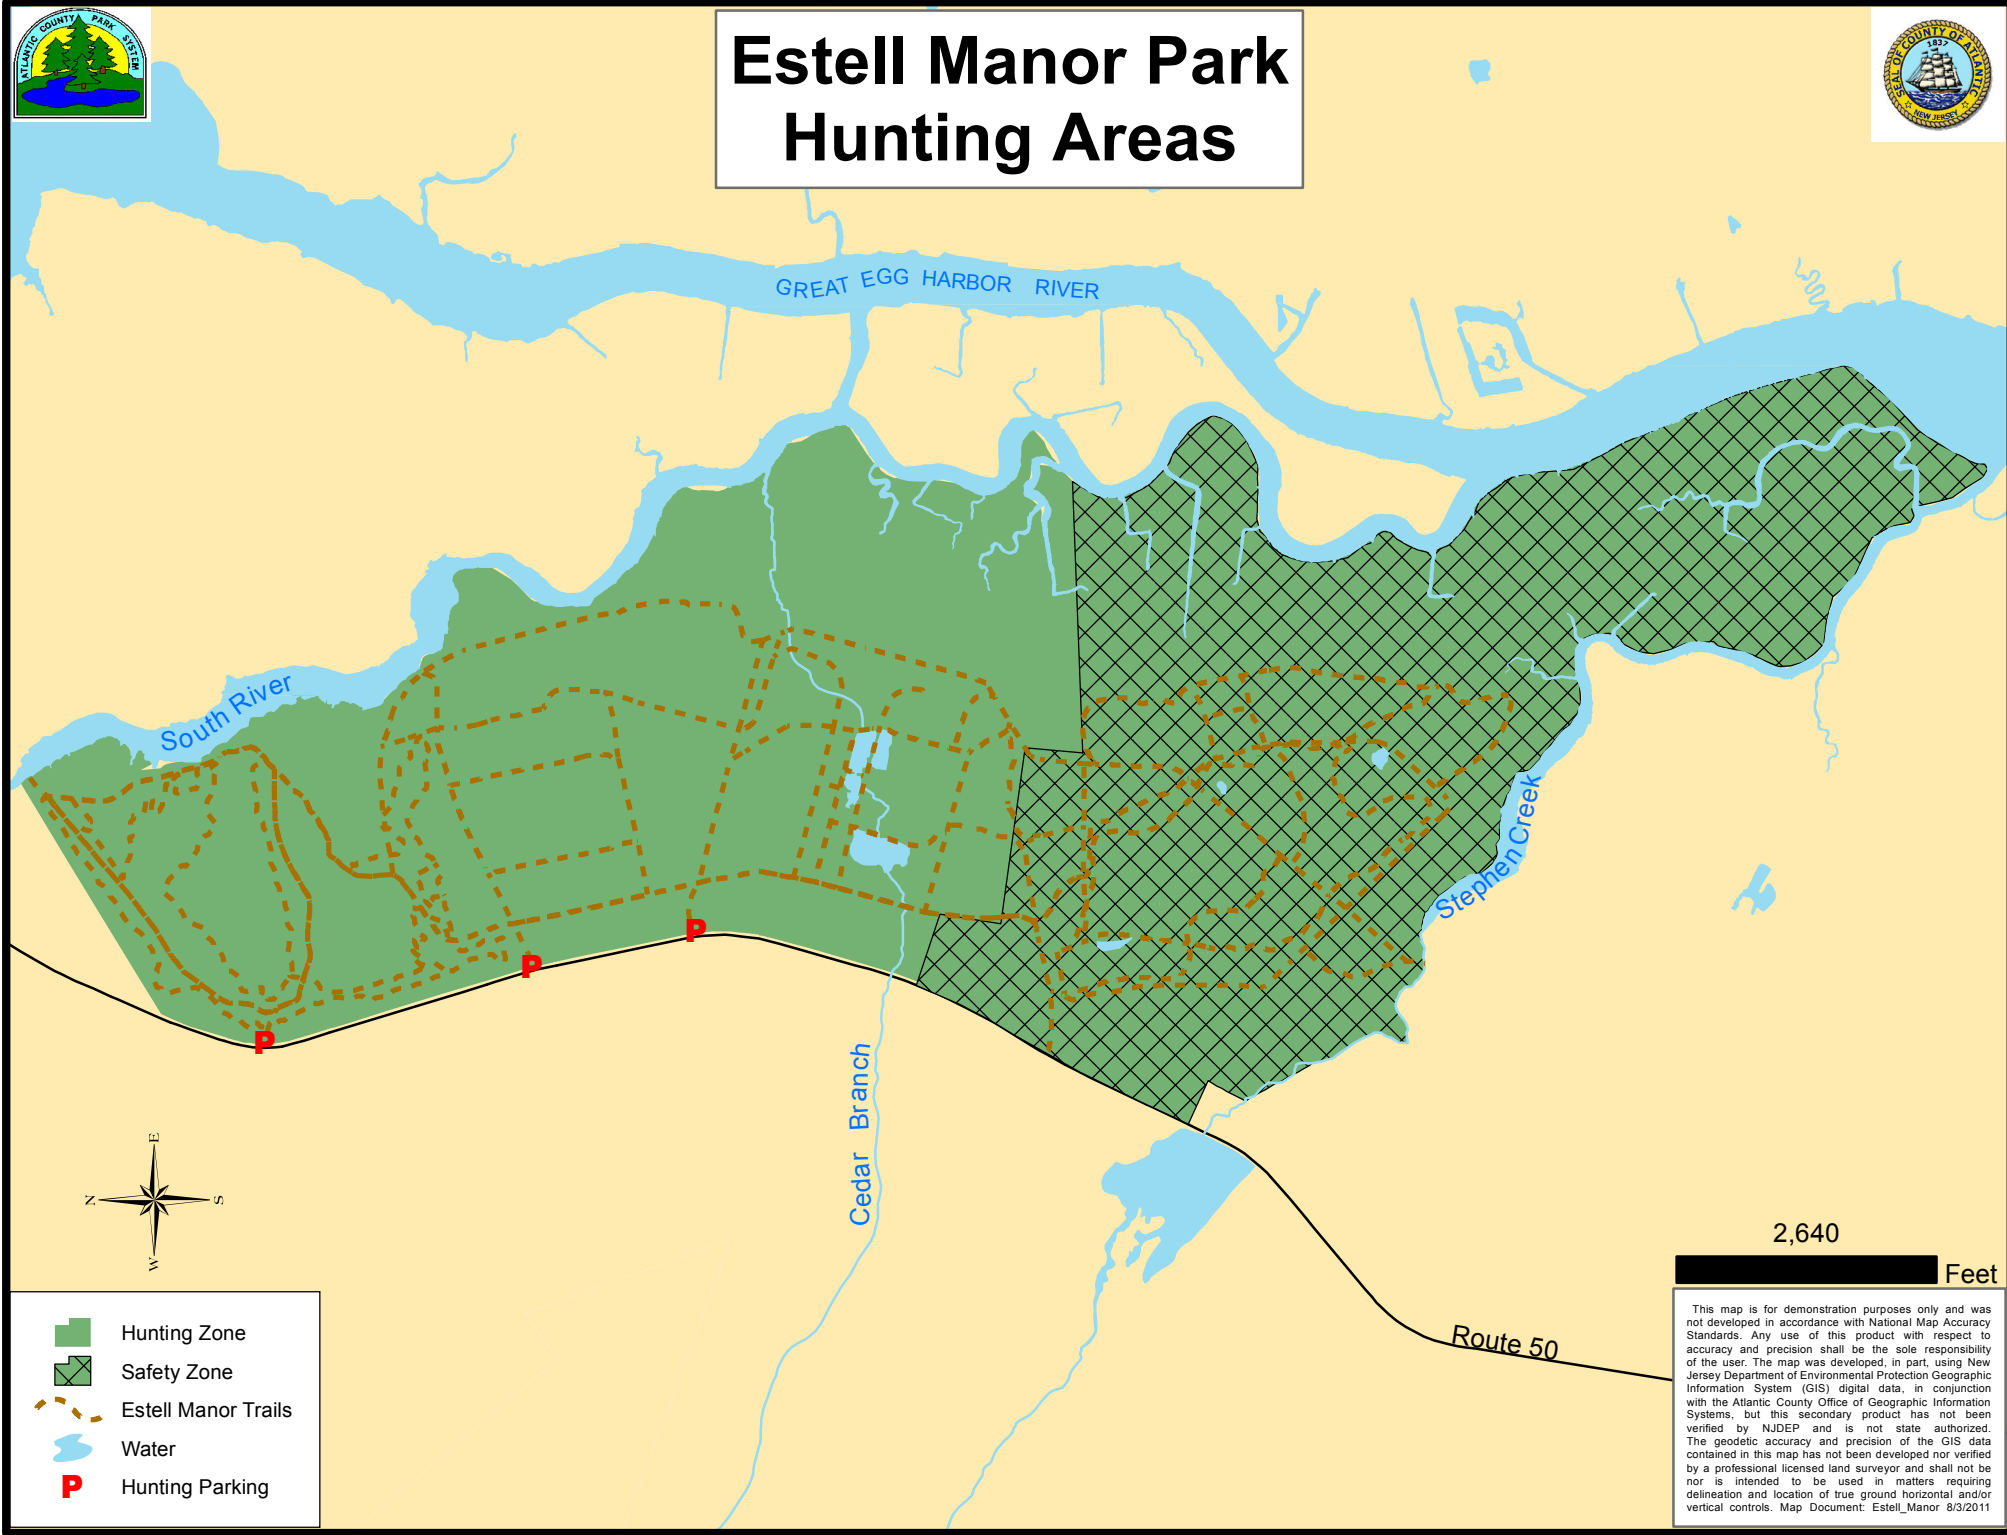

Estell Manor Park Hunting Areas

- Hunting Zone
- Safety Zone
- Estell Manor Trails
- Water
- Hunting Parking

2,640

Feet